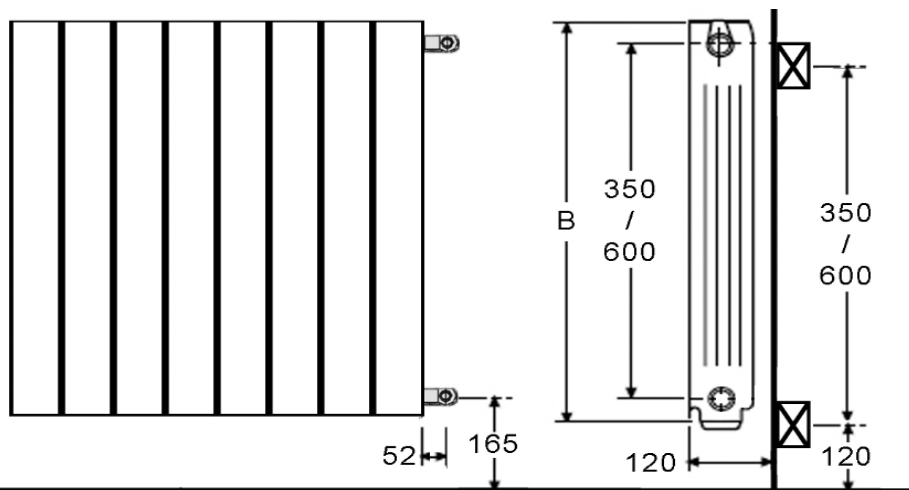

RBSB600960

Fondital Blitz Super B4 Radiator 600mm x 960mm  
2291W

**fondital**

### Technical Specification

Dimensions: 600mm high x 960mm wide x 100mm deep  
Output: @ 86/75/20: 2291watts  
Max temp: 90°C  
Max pressure: 16 bar  
Colour: White RAL 9010

### Application

The Fondital Blitz Super B4 Radiator 600mm x 960mm 2291W is used in heating systems to deliver radiant heating energy and is installed mostly at point of delivery.