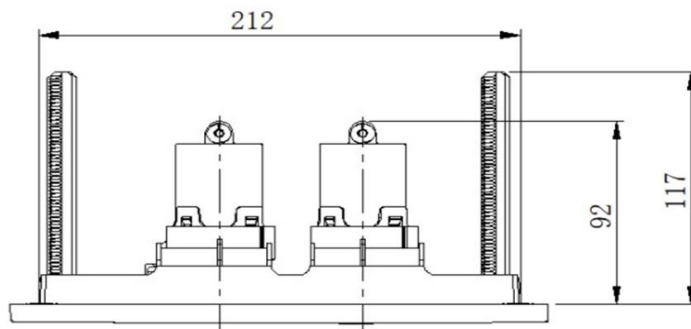

Oxford Pnuematic Face Plate

KI5020BG

Oxford Pnuematic Face Plate Brushed Gold

Oxford pnuematic faceplate in a brushed gold finish

236mm x 152mm x 8mm

Frameless and full frame cisterns

6 colour options for push panels (chrome, brushed gold, brushed nickel, matte black, matte white, and gun metal)

Raised button option

Pnuematic rather than mechanical mechanism

Fully serviceable via faceplate access

CARE AND USE

Bathroom Accessories

All finishes are smooth, abrasion resistant, corrosion resistant, fade-proof and easy to clean. All finishes are super hard wearing surfaces that won't chip, peel or tarnish with normal use. All surfaces should be regularly wiped clean with non scouring, neutral wash solutions.

LIMITED PRODUCT WARRANTIES

To be read in conjunction with and subject to all terms and conditions contained in the Waterware 'Producer Statement' available on-line (<http://www.waterware.co.nz/media-downloads>) From date of purchase, Waterware Services warrants products from the following categories to be free from manufacturing defect subject to exclusions (if applicable):

Category	Domestic Installations	Commercial Installations	Exclusions	Wels
Toilets and cisterns	5 years parts and labour, 6 - 10 years parts only	1 year parts and labour	Flush Valve seals	3 Star 3/6L litre flush