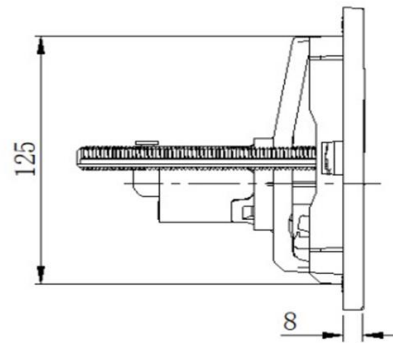

Oxford Pnuematic Face Plate

KI5020BG

Oxford Pnuematic Face Plate Brushed Gold

Oxford pnuematic faceplate in a brushed gold finish

236mm x 152mm x 8mm

Frameless and full frame cisterns

6 colour options for push panels (chrome, brushed gold, brushed nickel, matte black, matte white, and gun metal)

Raised button option

Pnuematic rather than mechanical mechanism

Fully serviceable via faceplate access

CARE AND USE

Bathroom Accessories

All finishes are smooth, abrasion resistant, corrosion resistant, fade-proof and easy to clean. All finishes are super hard wearing surfaces that won't chip, peel or tarnish with normal use. All surfaces should be regularly wiped clean with non scouring, neutral wash solutions.

LIMITED PRODUCT WARRANTIES

To be read in conjunction with and subject to all terms and conditions contained in the Waterware 'Producer Statement' available on-line (<http://www.waterware.co.nz/media-downloads>) From date of purchase, Waterware Services warrants products from the following categories to be free from manufacturing defect subject to exclusions (if applicable):

Category	Domestic Installations	Commercial Installations	Exclusions	Wels
Toilets and cisterns	5 years parts and labour, 6 - 10 years parts only	1 year parts and labour	Flush Valve seals	3 Star 3/6L litre flush