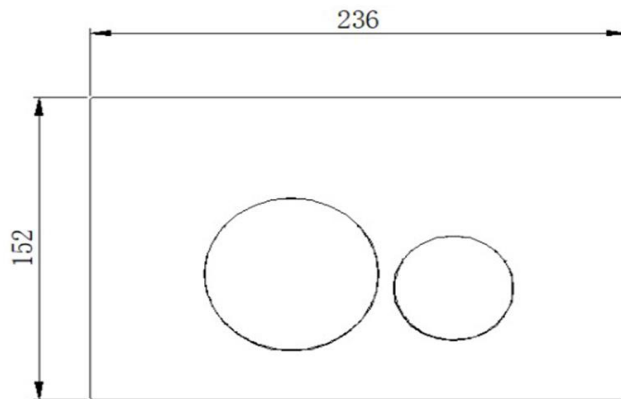

Oxford Pnuematic Face Plate

KI5020BG

Oxford Pnuematic Face Plate Brushed Gold

Oxford pnuematic faceplate in a brushed gold finish

236mm x 152mm x 8mm

Frameless and full frame cisterns

6 colour options for push panels (chrome, brushed gold, brushed nickel, matte black, matte white, and gun metal)

Raised button option

Pnuematic rather than mechanical mechanism

Fully serviceable via faceplate access

CARE AND USE

Bathroom Accessories

All finishes are smooth, abrasion resistant, corrosion resistant, fade-proof and easy to clean. All finishes are super hard wearing surfaces that won't chip, peel or tarnish with normal use. All surfaces should be regularly wiped clean with non scouring, neutral wash solutions.

LIMITED PRODUCT WARRANTIES

To be read in conjunction with and subject to all terms and conditions contained in the Waterware 'Producer Statement' available on-line (<http://www.waterware.co.nz/media-downloads>) From date of purchase, Waterware Services warrants products from the following categories to be free from manufacturing defect subject to exclusions (if applicable):

Category	Domestic Installations	Commercial Installations	Exclusions	Wels
Toilets and cisterns	5 years parts and labour, 6 - 10 years parts only	1 year parts and labour	Flush Valve seals	3 Star 3/6L litre flush