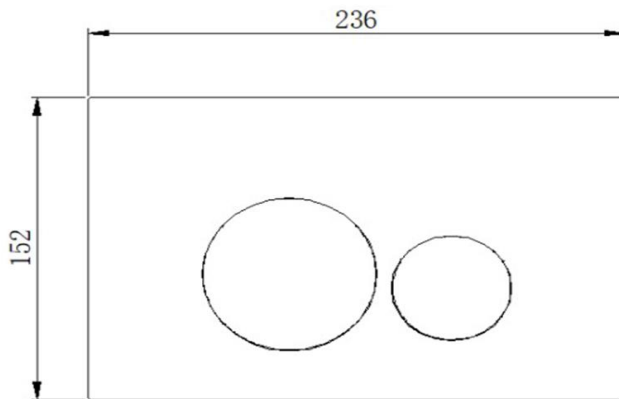

Oxford Pnuematic Face Plate

KI5020BL

Oxford Pnuematic Face Plate Matte Black

Oxford pnuematic faceplate in a matte black finish

236mm x 152mm x 8mm

Frameless and full frame cisterns

6 colour options for push panels (chrome, brushed gold, brushed nickel, matte black, matte white, and gun metal)

Raised button option

Pnuematic rather than mechanical mechanism

Fully serviceable via faceplate access

CARE AND USE

Bathroom Accessories

All finishes are smooth, abrasion resistant, corrosion resistant, fade-proof and easy to clean. All finishes are super hard wearing surfaces that won't chip, peel or tarnish with normal use. All surfaces should be regularly wiped clean with non scouring, neutral wash solutions.

LIMITED PRODUCT WARRANTIES

To be read in conjunction with and subject to all terms and conditions contained in the Waterware 'Producer Statement' available on-line (<http://www.waterware.co.nz/media-downloads>) From date of purchase, Waterware Services warrants products from the following categories to be free from manufacturing defect subject to exclusions (if applicable):

Category	Domestic Installations	Commercial Installations	Exclusions	Wels
Toilets and cisterns	5 years parts and labour, 6 - 10 years parts only	1 year parts and labour	Flush Valve seals	3 Star 3/6L litre flush