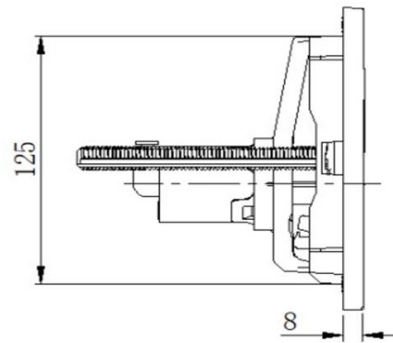

Oxford Pnuematic Face Plate

KI5020BL

Oxford Pnuematic Face Plate Matte Black

Oxford pnuematic faceplate in a matte black finish

236mm x 152mm x 8mm

Frameless and full frame cisterns

6 colour options for push panels (chrome, brushed gold, brushed nickel, matte black, matte white, and gun metal)

Raised button option

Pnuematic rather than mechanical mechanism

Fully serviceable via faceplate access

CARE AND USE

Bathroom Accessories

All finishes are smooth, abrasion resistant, corrosion resistant, fade-proof and easy to clean. All finishes are super hard wearing surfaces that won't chip, peel or tarnish with normal use. All surfaces should be regularly wiped clean with non scouring, neutral wash solutions.

LIMITED PRODUCT WARRANTIES

To be read in conjunction with and subject to all terms and conditions contained in the Waterware 'Producer Statement' available on-line (<http://www.waterware.co.nz/media-downloads>) From date of purchase, Waterware Services warrants products from the following categories to be free from manufacturing defect subject to exclusions (if applicable):

Category	Domestic Installations	Commercial Installations	Exclusions	Wels
Toilets and cisterns	5 years parts and labour, 6 - 10 years parts only	1 year parts and labour	Flush Valve seals	3 Star 3/6L litre flush