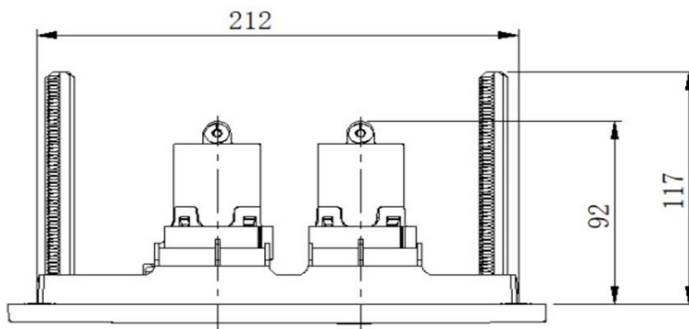

# Oxford Pnuematic Face Plate

KI5020BL

Oxford Pnuematic Face Plate Matte Black

Oxford pnuematic faceplate in a matte black finish

236mm x 152mm x 8mm

Frameless and full frame cisterns

6 colour options for push panels (chrome, brushed gold, brushed nickel, matte black, matte white, and gun metal)

Raised button option

Pnuematic rather than mechanical mechanism

Fully serviceable via faceplate access