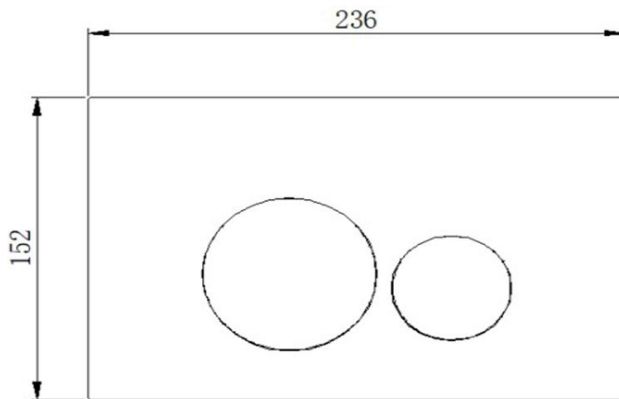

Oxford Pnuematic Face Plate

KI5020BN

Oxford Pnuematic Face Plate Brushed Nickel

Oxford pnuematic faceplate in a brushed nickel finish

236mm x 152mm x 8mm

Frameless and full frame cisterns

6 colour options for push panels (chrome, brushed gold, brushed nickel, matte black, matte white, and gun metal)

Raised button option

Pnuematic rather than mechanical mechanism

Fully serviceable via faceplate access

CARE AND USE

Bathroom Accessories

All finishes are smooth, abrasion resistant, corrosion resistant, fade-proof and easy to clean. All finishes are super hard wearing surfaces that won't chip, peel or tarnish with normal use. All surfaces should be regularly wiped clean with non scouring, neutral wash solutions.

LIMITED PRODUCT WARRANTIES

To be read in conjunction with and subject to all terms and conditions contained in the Waterware 'Producer Statement' available on-line (<http://www.waterware.co.nz/media-downloads>) From date of purchase, Waterware Services warrants products from the following categories to be free from manufacturing defect subject to exclusions (if applicable):

Category	Domestic Installations	Commercial Installations	Exclusions	Wels
Toilets and cisterns	5 years parts and labour, 6 - 10 years parts only	1 year parts and labour	Flush Valve seals	3 Star 3/6L litre flush