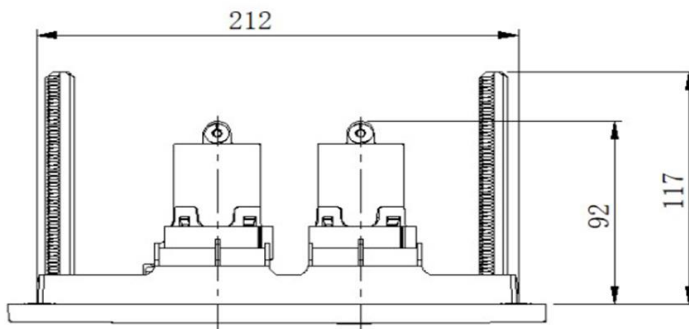

Oxford Pnuematic Face Plate

KI5020BN

Oxford Pnuematic Face Plate Brushed Nickel

Oxford pnuematic faceplate in a brushed nickel finish

236mm x 152mm x 8mm

Frameless and full frame cisterns

6 colour options for push panels (chrome, brushed gold, brushed nickel, matte black, matte white, and gun metal)

Raised button option

Pnuematic rather than mechanical mechanism

Fully serviceable via faceplate access

CARE AND USE

Bathroom Accessories

All finishes are smooth, abrasion resistant, corrosion resistant, fade-proof and easy to clean. All finishes are super hard wearing surfaces that won't chip, peel or tarnish with normal use. All surfaces should be regularly wiped clean with non scouring, neutral wash solutions.

LIMITED PRODUCT WARRANTIES

To be read in conjunction with and subject to all terms and conditions contained in the Waterware 'Producer Statement' available on-line (<http://www.waterware.co.nz/media-downloads>) From date of purchase, Waterware Services warrants products from the following categories to be free from manufacturing defect subject to exclusions (if applicable):

Category	Domestic Installations	Commercial Installations	Exclusions	Wels
Toilets and cisterns	5 years parts and labour, 6 - 10 years parts only	1 year parts and labour	Flush Valve seals	3 Star 3/6L litre flush