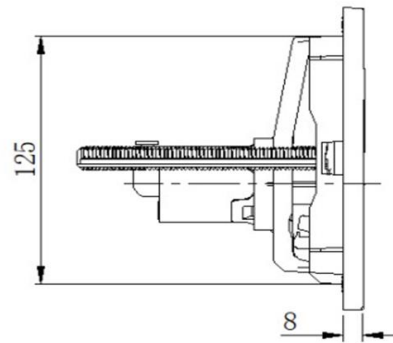

Oxford Pnuematic Face Plate

KI5020BN

Oxford Pnuematic Face Plate Brushed Nickel

Oxford pnuematic faceplate in a brushed nickel finish

236mm x 152mm x 8mm

Frameless and full frame cisterns

6 colour options for push panels (chrome, brushed gold, brushed nickel, matte black, matte white, and gun metal)

Raised button option

Pnuematic rather than mechanical mechanism

Fully serviceable via faceplate access

CARE AND USE

Bathroom Accessories

All finishes are smooth, abrasion resistant, corrosion resistant, fade-proof and easy to clean. All finishes are super hard wearing surfaces that won't chip, peel or tarnish with normal use. All surfaces should be regularly wiped clean with non scouring, neutral wash solutions.

LIMITED PRODUCT WARRANTIES

To be read in conjunction with and subject to all terms and conditions contained in the Waterware 'Producer Statement' available on-line (<http://www.waterware.co.nz/media-downloads>) From date of purchase, Waterware Services warrants products from the following categories to be free from manufacturing defect subject to exclusions (if applicable):

Category	Domestic Installations	Commercial Installations	Exclusions	Wels
Toilets and cisterns	5 years parts and labour, 6 - 10 years parts only	1 year parts and labour	Flush Valve seals	3 Star 3/6L litre flush