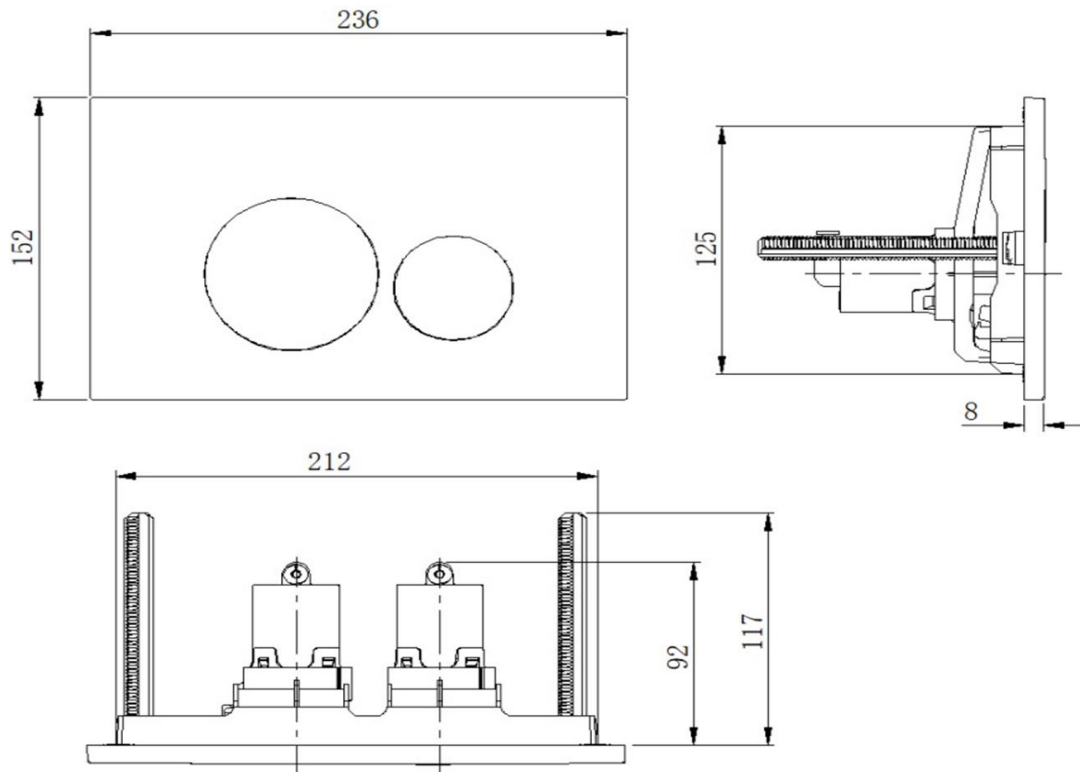

Oxford Pnuematic Face Plate

KI5020CP
Oxford Pnuematic Face Plate Chrome

Oxford pnuematic faceplate in a chrome finish

- 236mm x 152mm x 8mm
- Frameless and full frame cisterns
- 6 colour options for push panels (chrome, brushed gold, brushed nickel, matte black, matte white, and gun metal)
- Raised button option
- Pnuematic rather than mechanical mechanism
- Fully serviceable via faceplate access