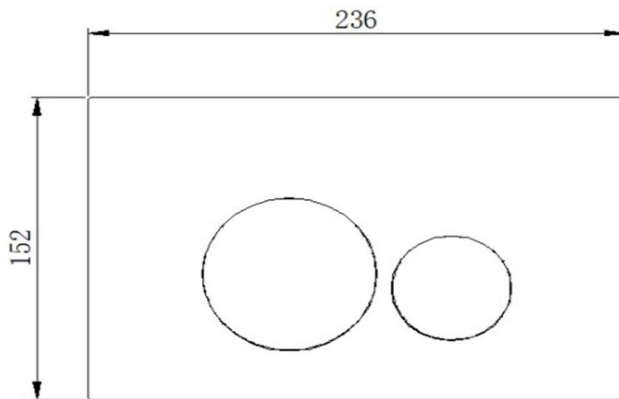

Oxford Pnuematic Face Plate

KI5020GM

Oxford Pnuematic Face Plate Gun Metal

Oxford pnuematic faceplate in a gun metal finish

236mm x 152mm x 8mm

Frameless and full frame cisterns

6 colour options for push panels (chrome, brushed gold, brushed nickel, matte black, matte white, and gun metal)

Raised button option

Pnuematic rather than mechanical mechanism

Fully serviceable via faceplate access

CARE AND USE

Bathroom Accessories

All finishes are smooth, abrasion resistant, corrosion resistant, fade-proof and easy to clean. All finishes are super hard wearing surfaces that won't chip, peel or tarnish with normal use. All surfaces should be regularly wiped clean with non scouring, neutral wash solutions.

LIMITED PRODUCT WARRANTIES

To be read in conjunction with and subject to all terms and conditions contained in the Waterware 'Producer Statement' available on-line (<http://www.waterware.co.nz/media-downloads>) From date of purchase, Waterware Services warrants products from the following categories to be free from manufacturing defect subject to exclusions (if applicable):

Category	Domestic Installations	Commercial Installations	Exclusions	Wels
Toilets and cisterns	5 years parts and labour, 6 - 10 years parts only	1 year parts and labour	Flush Valve seals	3 Star 3/6L litre flush