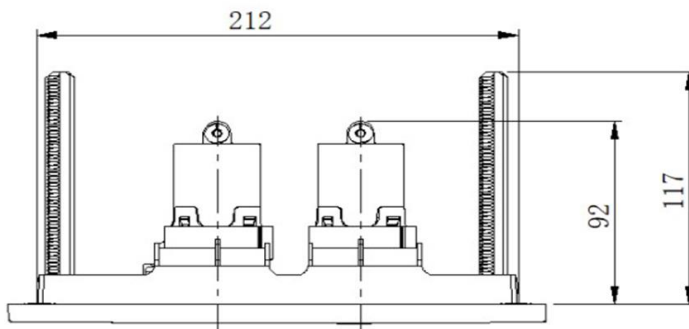

## Oxford Pnuematic Face Plate

KI5020GM

Oxford Pnuematic Face Plate Gun Metal

Oxford pnuematic faceplate in a gun metal finish

236mm x 152mm x 8mm

Frameless and full frame cisterns

6 colour options for push panels (chrome, brushed gold, brushed nickel, matte black, matte white, and gun metal)

Raised button option

Pnuematic rather than mechanical mechanism

Fully serviceable via faceplate access