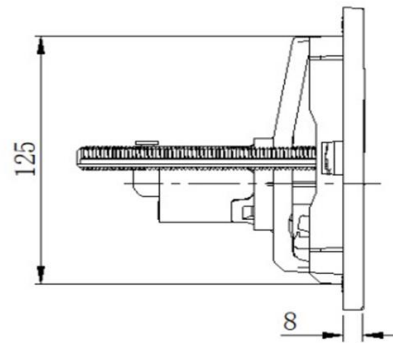

Oxford Pnuematic Face Plate

KI5020GM

Oxford Pnuematic Face Plate Gun Metal

Oxford pnuematic faceplate in a gun metal finish

236mm x 152mm x 8mm

Frameless and full frame cisterns

6 colour options for push panels (chrome, brushed gold, brushed nickel, matte black, matte white, and gun metal)

Raised button option

Pnuematic rather than mechanical mechanism

Fully serviceable via faceplate access

CARE AND USE

Bathroom Accessories

All finishes are smooth, abrasion resistant, corrosion resistant, fade-proof and easy to clean. All finishes are super hard wearing surfaces that won't chip, peel or tarnish with normal use. All surfaces should be regularly wiped clean with non scouring, neutral wash solutions.

LIMITED PRODUCT WARRANTIES

To be read in conjunction with and subject to all terms and conditions contained in the Waterware 'Producer Statement' available on-line (<http://www.waterware.co.nz/media-downloads>) From date of purchase, Waterware Services warrants products from the following categories to be free from manufacturing defect subject to exclusions (if applicable):

Category	Domestic Installations	Commercial Installations	Exclusions	Wels
Toilets and cisterns	5 years parts and labour, 6 - 10 years parts only	1 year parts and labour	Flush Valve seals	3 Star 3/6L litre flush