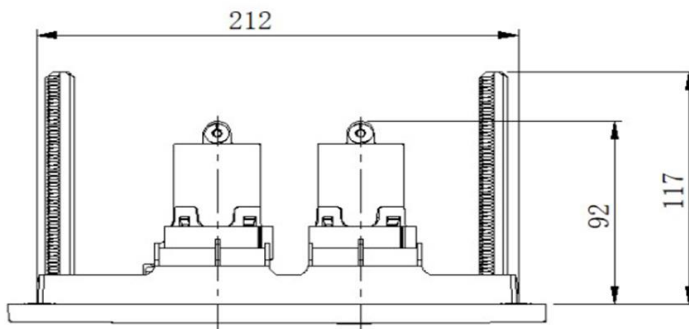

Oxford Pnuematic Face Plate

KI5020MW

Oxford Pnuematic Face Plate Matte White

Oxford pnuematic faceplate in a matte white finish

236mm x 152mm x 8mm

Frameless and full frame cisterns

6 colour options for push panels (chrome, brushed gold, brushed nickel, matte black, matte white, and gun metal)

Raised button option

Pnuematic rather than mechanical mechanism

Fully serviceable via faceplate access

CARE AND USE

Bathroom Accessories

All finishes are smooth, abrasion resistant, corrosion resistant, fade-proof and easy to clean. All finishes are super hard wearing surfaces that won't chip, peel or tarnish with normal use. All surfaces should be regularly wiped clean with non scouring, neutral wash solutions.

LIMITED PRODUCT WARRANTIES

To be read in conjunction with and subject to all terms and conditions contained in the Waterware 'Producer Statement' available on-line (<http://www.waterware.co.nz/media-downloads>) From date of purchase, Waterware Services warrants products from the following categories to be free from manufacturing defect subject to exclusions (if applicable):

Category	Domestic Installations	Commercial Installations	Exclusions	Wels
Toilets and cisterns	5 years parts and labour, 6 - 10 years parts only	1 year parts and labour	Flush Valve seals	3 Star 3/6L litre flush