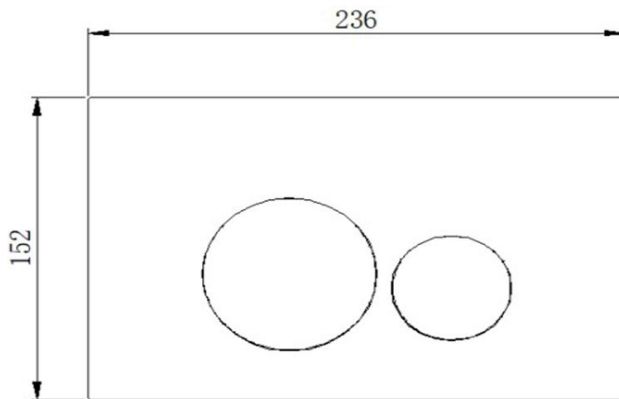

Oxford Pnuematic Face Plate

KI5020MW

Oxford Pnuematic Face Plate Matte White

Oxford pnuematic faceplate in a matte white finish

236mm x 152mm x 8mm

Frameless and full frame cisterns

6 colour options for push panels (chrome, brushed gold, brushed nickel, matte black, matte white, and gun metal)

Raised button option

Pnuematic rather than mechanical mechanism

Fully serviceable via faceplate access

CARE AND USE

Bathroom Accessories

All finishes are smooth, abrasion resistant, corrosion resistant, fade-proof and easy to clean. All finishes are super hard wearing surfaces that won't chip, peel or tarnish with normal use. All surfaces should be regularly wiped clean with non scouring, neutral wash solutions.

LIMITED PRODUCT WARRANTIES

To be read in conjunction with and subject to all terms and conditions contained in the Waterware 'Producer Statement' available on-line (<http://www.waterware.co.nz/media-downloads>) From date of purchase, Waterware Services warrants products from the following categories to be free from manufacturing defect subject to exclusions (if applicable):

Category	Domestic Installations	Commercial Installations	Exclusions	Wels
Toilets and cisterns	5 years parts and labour, 6 - 10 years parts only	1 year parts and labour	Flush Valve seals	3 Star 3/6L litre flush