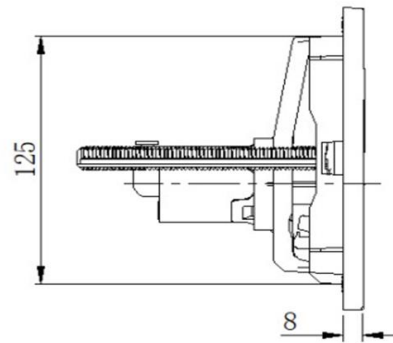

Oxford Pnuematic Face Plate

KI5020MW

Oxford Pnuematic Face Plate Matte White

Oxford pnuematic faceplate in a matte white finish

236mm x 152mm x 8mm

Frameless and full frame cisterns

6 colour options for push panels (chrome, brushed gold, brushed nickel, matte black, matte white, and gun metal)

Raised button option

Pnuematic rather than mechanical mechanism

Fully serviceable via faceplate access

CARE AND USE

Bathroom Accessories

All finishes are smooth, abrasion resistant, corrosion resistant, fade-proof and easy to clean. All finishes are super hard wearing surfaces that won't chip, peel or tarnish with normal use. All surfaces should be regularly wiped clean with non scouring, neutral wash solutions.

LIMITED PRODUCT WARRANTIES

To be read in conjunction with and subject to all terms and conditions contained in the Waterware 'Producer Statement' available on-line (<http://www.waterware.co.nz/media-downloads>) From date of purchase, Waterware Services warrants products from the following categories to be free from manufacturing defect subject to exclusions (if applicable):

Category	Domestic Installations	Commercial Installations	Exclusions	Wels
Toilets and cisterns	5 years parts and labour, 6 - 10 years parts only	1 year parts and labour	Flush Valve seals	3 Star 3/6L litre flush