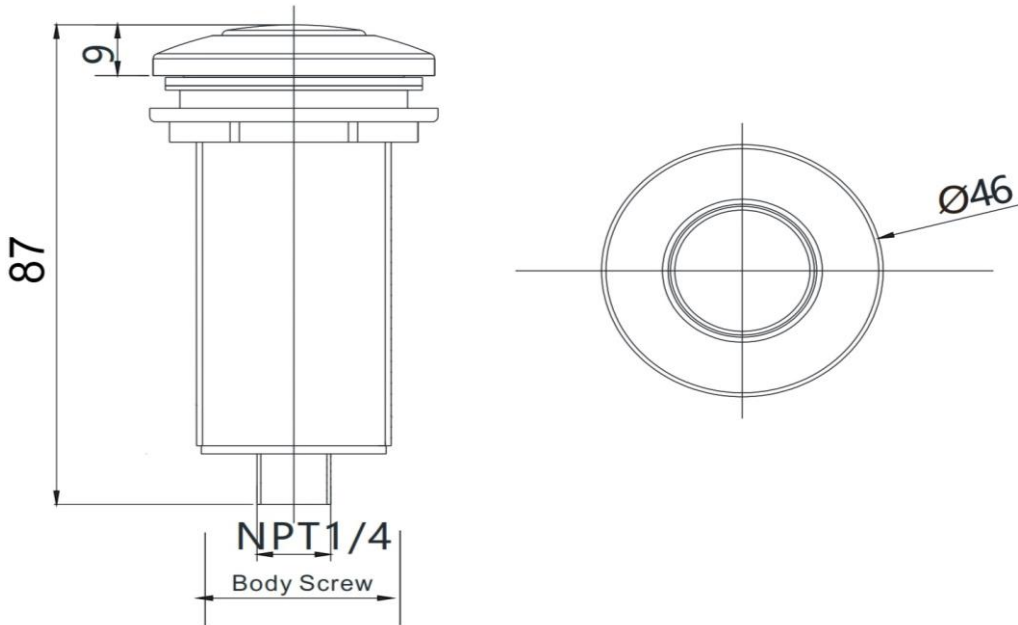

Aspen Waste Master Air Switch

CAS-BB

Aspen Waste Master Air Switch Brushed Brass

Aspen waste master air switch finished in brushed brass

Universal 32mm

Note: not compatible with the waste disposal units from Fisher and Paykel, and Robinhood