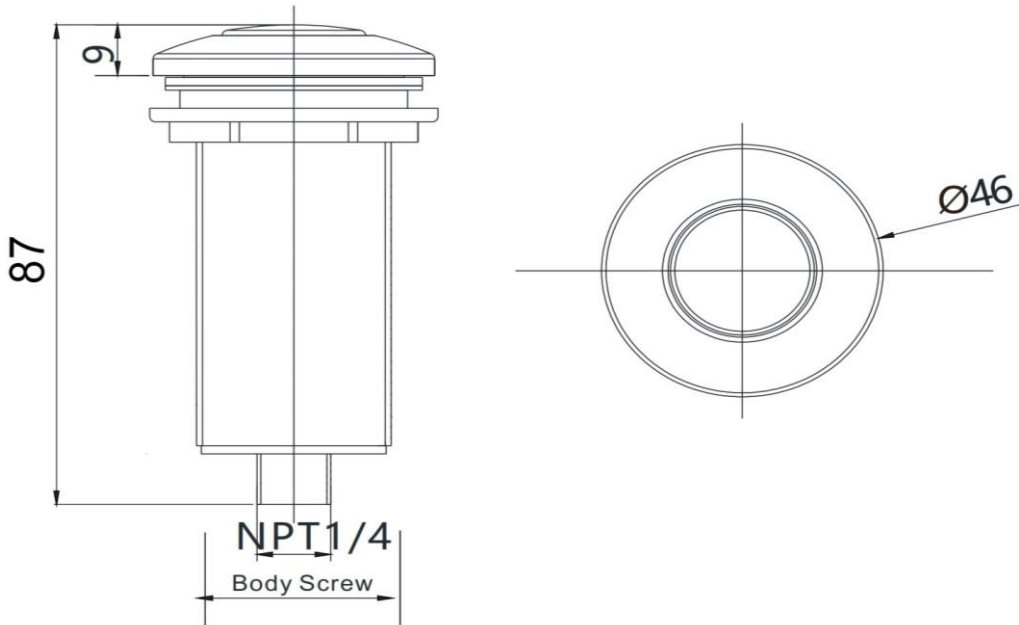

Aspen Waste Master Air Switch

CAS-BC

Aspen Waste Master Air Switch Brushed Copper

Aspen waste master air switch finished in brushed copper

Universal 32mm

Note: not compatible with the waste disposal units from Fisher and Paykel, and Robinhood