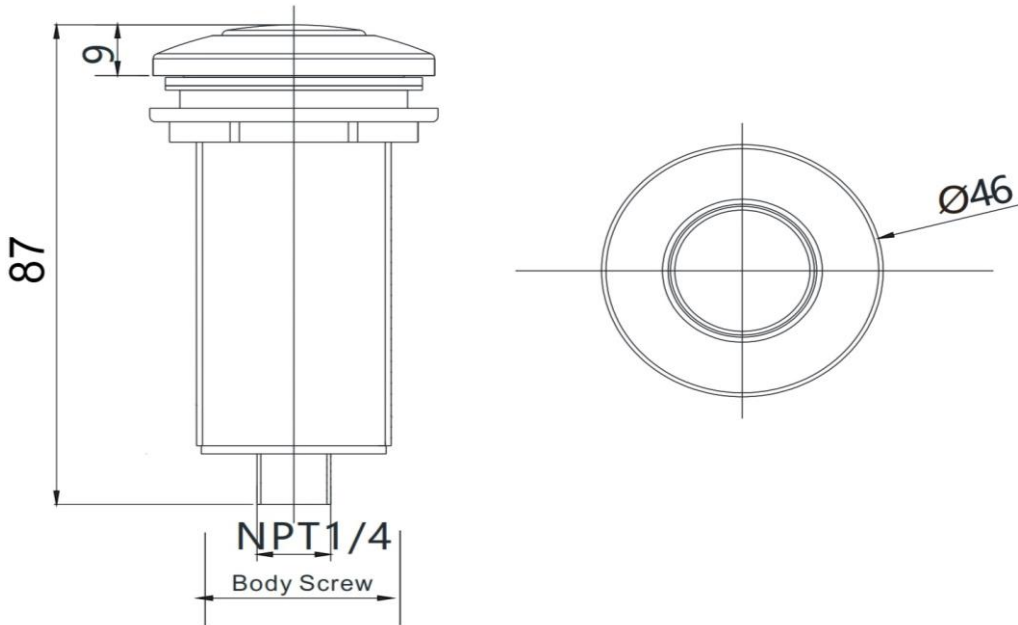

Aspen Waste Master Air Switch

CAS-BS

Aspen Waste Master Air Switch Brushed Stainless

Aspen waste master air switch finished in brushed stainless

Universal 32mm

Note: not compatible with the waste disposal units from Fisher and Paykel, and Robinhood