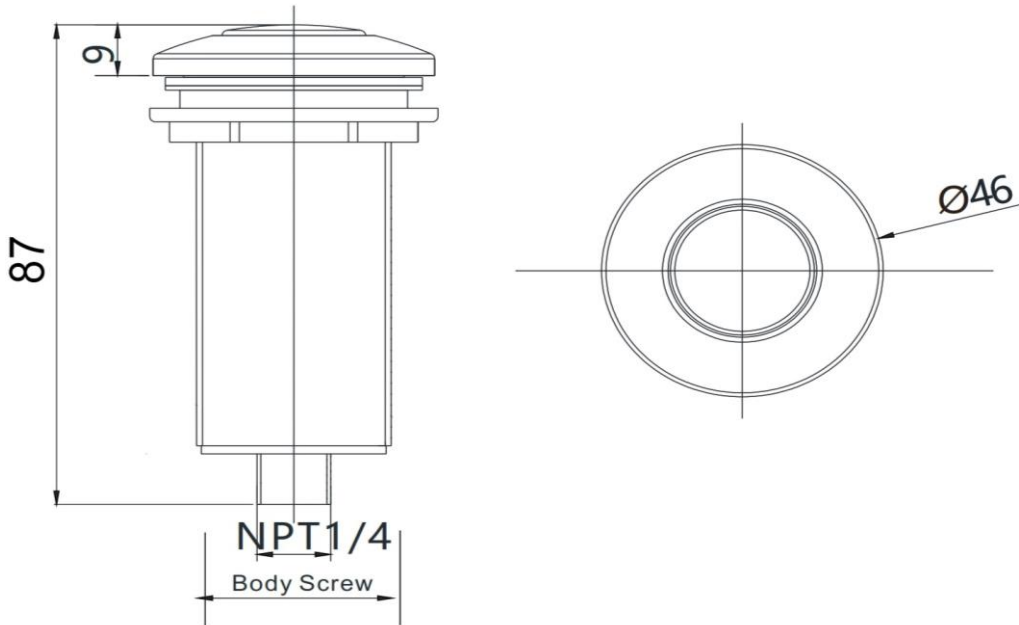

Aspen Waste Master Air Switch

CAS-GM

Aspen Waste Master Air Switch Gun Metal

Aspen waste master air switch finished in gun metal

Universal 32mm

Note: not compatible with the waste disposal units from Fisher and Paykel, and Robinhood