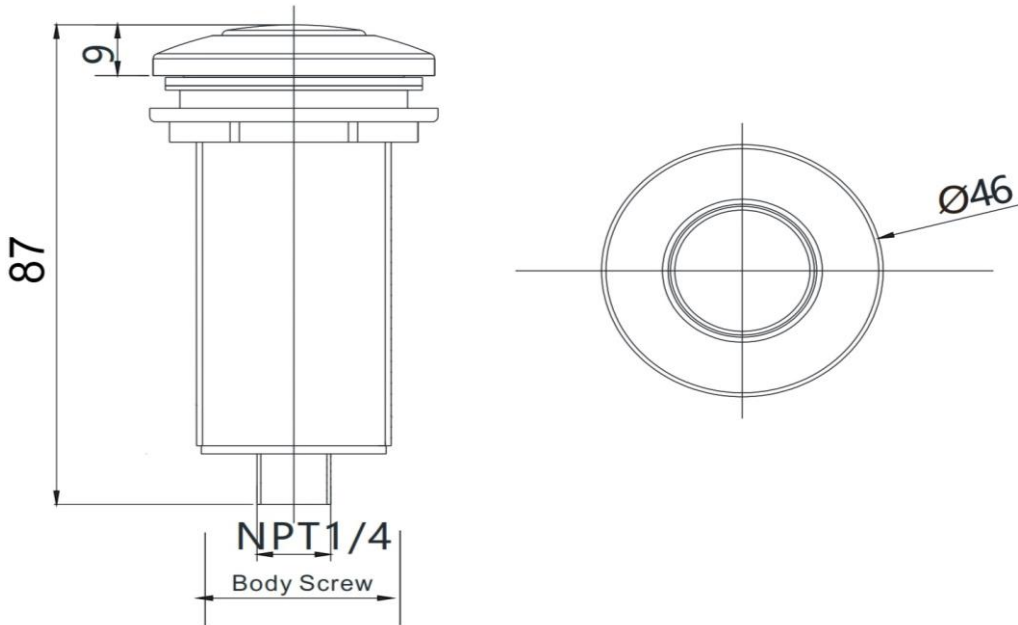

Aspen Waste Master Air Switch

CAS-MB

Aspen Waste Master Air Switch Matte Black

Aspen waste master air switch finished in matte black

Universal 32mm

Note: not compatible with the waste disposal units from Fisher and Paykel, and Robinhood