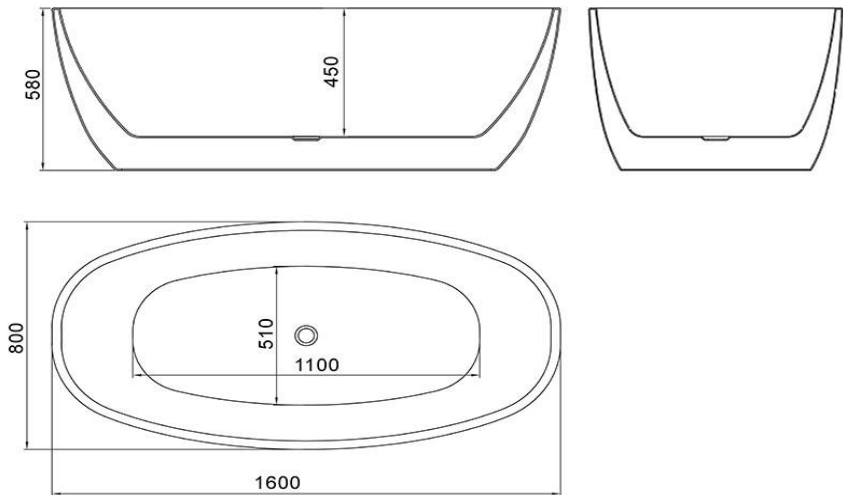

## Coco Freestanding Bath

WD6026BL

Coco 1600mm Freestanding Bath Matte Black

1600mm freestanding bath in high quality matte black pure acrylic

Adjustable feet

Includes matte black 'klikclak' pop-up waste

Approx. 70kg in weight