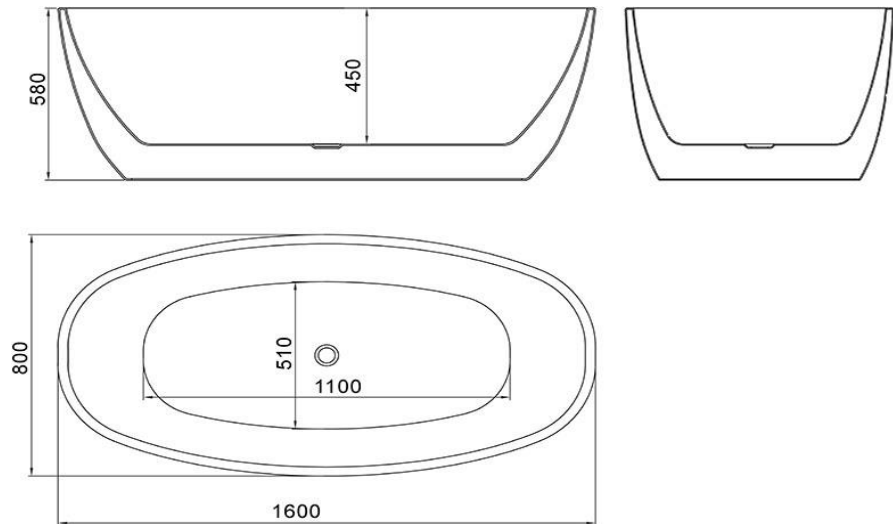

Coco Freestanding Bath

WD6026WH

Coco 1600mm Freestanding Bath Gloss White

1600mm freestanding bath in high quality gloss white pure acrylic

Adjustable feet

Includes gloss white 'clikclak' pop-up waste

Approx. 70kg in weight