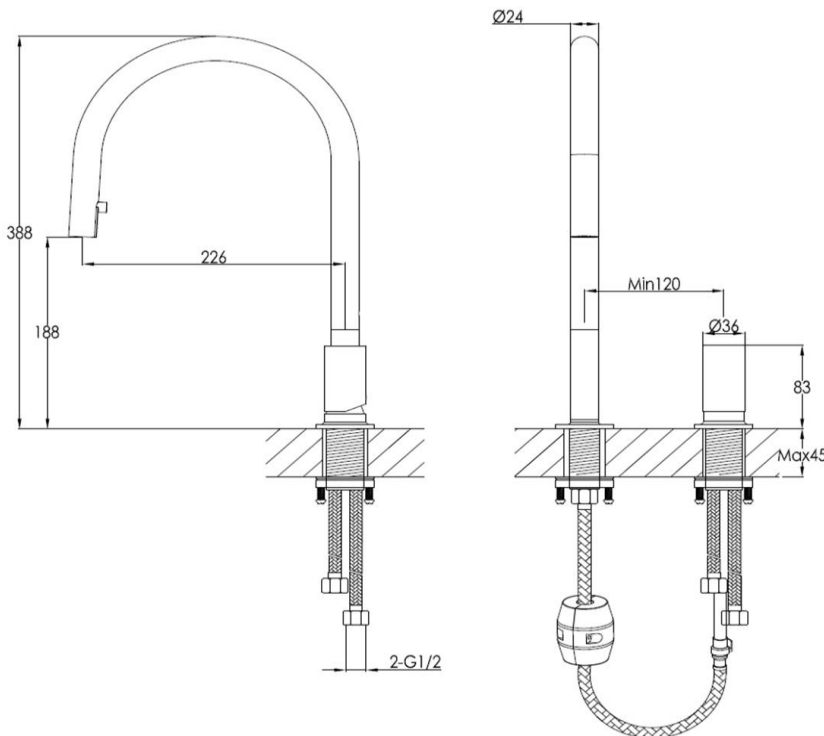

Extractable Kitchen Mixer

FWK396GM

Doppia Extractable Kitchen Mixer Gun Metal

Step into culinary sophistication with the Doppia Kitchen Mixer. A fusion of minimalist design and functionality for the busiest room in the home. It combines a sleek gooseneck swivel spout with 360° rotation and hidden extractable head feature, paired with an easy height hob mounted mixer.

Gun metal finish

388mm overall height x 226mm reach

Mains pressure only

Recommended working pressure 200 – 500kPa (balanced)

Made from PVD on brass (no Nano)

Ceramic disc cartridge

35mm hole cut out size required for installation