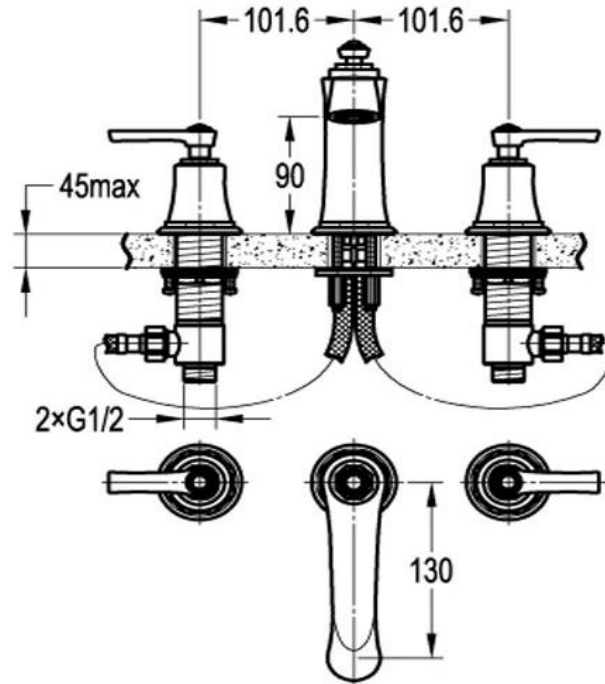

3 Hole Deck Mounted Basin Mixer

FLOVA®

FWL8259AI

Liberty 3 Hole Deck Mounted Basin Mixer Aged Iron

90mm aerator height x 130mm reach

Mains pressure only

Recommended working pressure 200 - 500kPa (balanced)

Ceramic disc cartridge