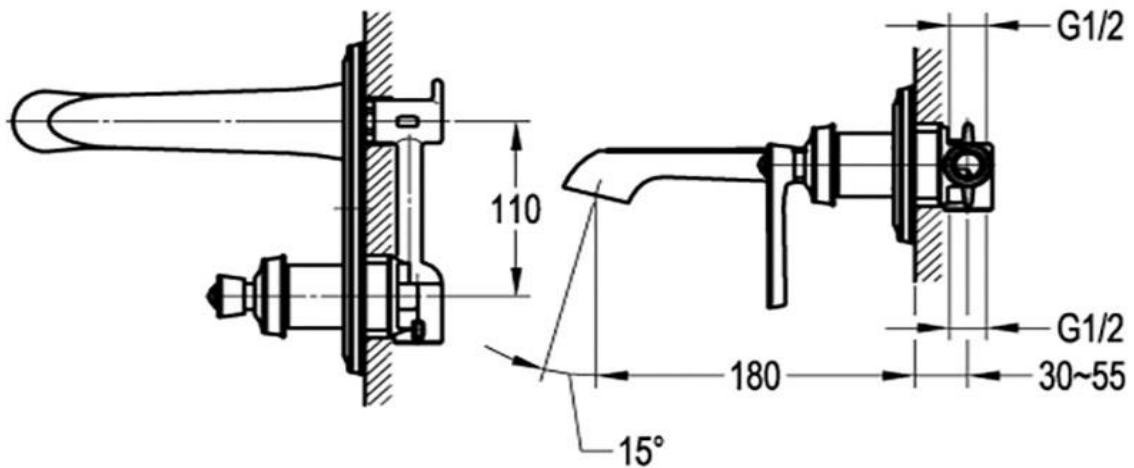

Wall Mounted Basin Mixer

FLOVA®

FWL8292CP

Liberty Wall Mounted Basin Mixer Chrome

Wall mounted basin mixer finished in chrome

180mm reach

Mains pressure only

Recommended working pressure 200 - 500kPa (balanced)

Sedal ceramic disc cartridge (Made in Spain)

CARE AND USE

Chrome

The chrome finish is smooth, abrasion resistant, corrosion resistant, fade-proof and easy to clean. It is a hard wearing surfaces that wont chip, peel or tarnish with normal use. All surfaces should be regularly wiped clean with non scouring, neutral wash solutions. Never use an abrasive cleaner.

LIMITED PRODUCT WARRANTIES

To be read in conjunction with and subject to all terms and conditions contained in the Waterware 'Producer Statement' available on-line (<http://www.waterware.co.nz/media-downloads>) From date of purchase, Waterware Services warrants products from the following categories to be free from manufacturing defect subject to exclusions (if applicable):

Category	Domestic Installations	Commercial Installations	Exclusions	Wels
Tapware | 10 year conditional warranty	5 years parts and labour, 6-10 years parts only	1 year parts and labour	Handshowers and Hoses	5 Star 5L/min