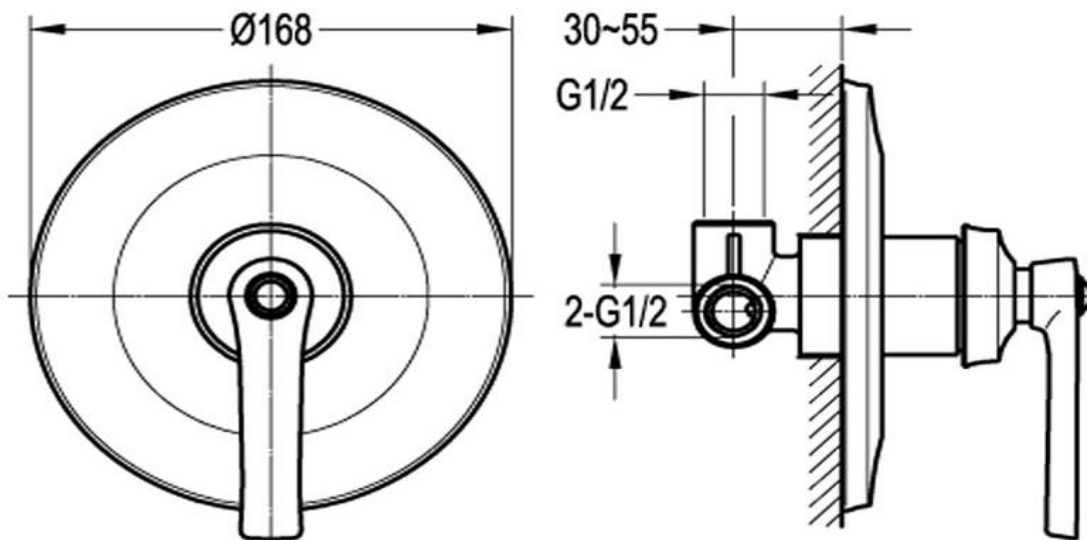

Shower or Bath Mixer

FLOVA®

FWL8303CP

Liberty Shower/Bath Mixer Chrome

- Shower or bath mixer finished in chrome
- Mains pressure only
- Recommended working pressure 200 - 500kPa (balanced)
- Sedal ceramic disc cartridge (Made in Spain)