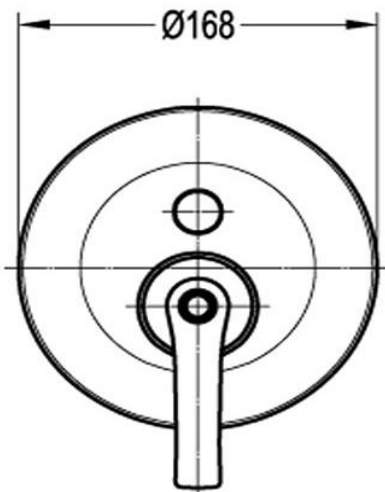

Shower Divert Mixer

FLOVA[®]

FWL8308AI

Liberty Shower Divert Mixer Aged Iron

- Shower divert mixer finished in aged iron
- Mains pressure only
- Recommended working pressure 200 - 500kPa (balanced)
- Sedal ceramic disc cartridge (Made in Spain)