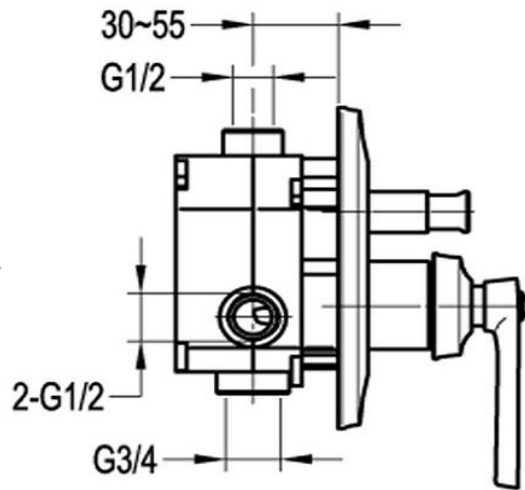

Shower Divert Mixer

FLOVA[®]

FWL8308AI

Liberty Shower Divert Mixer Aged Iron

- Shower divert mixer finished in aged iron
- Mains pressure only
- Recommended working pressure 200 - 500kPa (balanced)
- Sedal ceramic disc cartridge (Made in Spain)