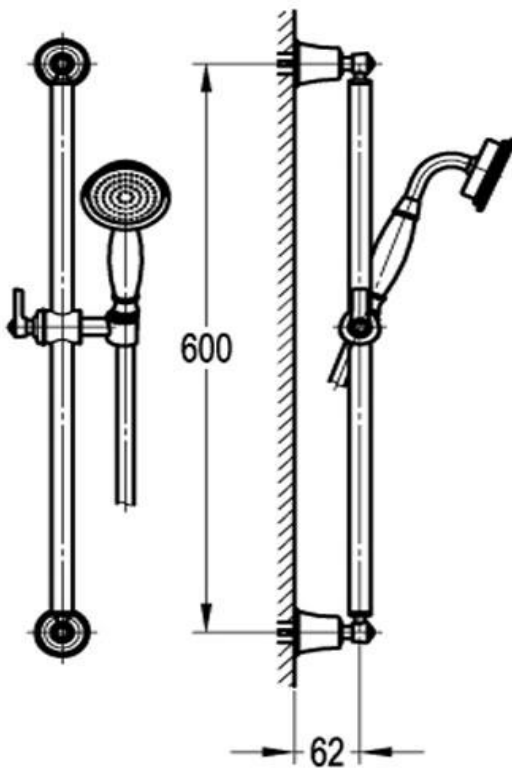

## Slide Shower 1 Function Handshower

**FLOVA®**

FWL9509

Liberty Slide Shower 1 Function Handshower Oil Rubbed Bronze

Slide shower with a single function handshower finished in oil rubbed bronze

600mm centers and 15mm male wall elbow connection

Full metal rail, end posts and slider for long term durability

1500mm metal wound shower hose

Supplied with non-return restrictor in hand piece

Mains pressure only

Recommended working pressure 200 – 500kPa (balanced)