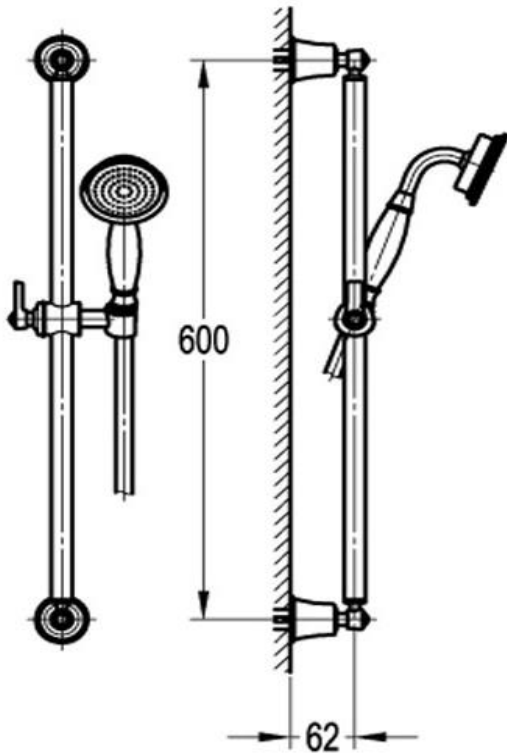

Slide Shower 1 Function Handshower

FWL9509AI

Liberty Slide Shower 1 Function Handshower Aged Iron

Slide shower with a single function handshower finished in aged iron

600mm centers and 15mm male wall elbow connection

Full metal rail, end posts and slider for long term durability

1500mm metal wound shower hose

Supplied with non-return restrictor in hand piece

Mains pressure only

Recommended working pressure 200 – 500kPa (balanced)