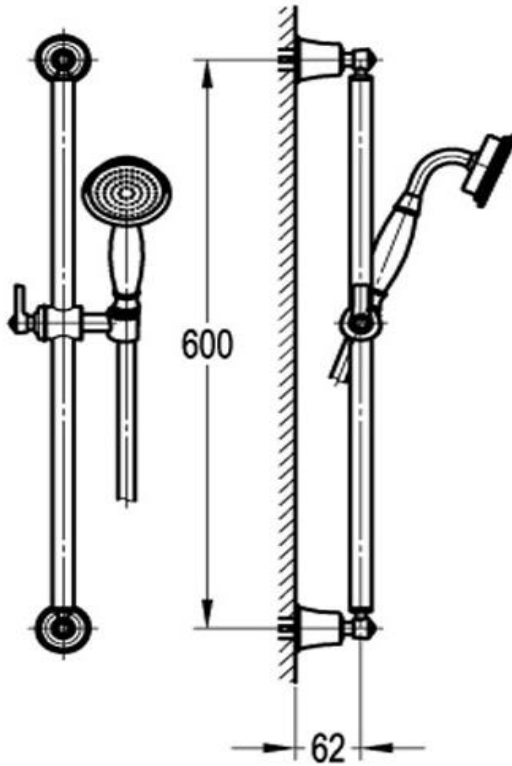

Slide Shower 1 Function Handshower

FLOVA®

FWL9509CP

Liberty Slide Shower 1 Function Handshower Chrome

- Slide shower with a single function handshower in chrome
- 600mm centers and 15mm male wall elbow connection
- Full metal rail, end posts and slider for long term durability
- 1500mm metal wound shower hose
- Supplied with non-return restrictor in hand piece
- Mains pressure only
- Recommended working pressure 200 – 500kPa (balanced)