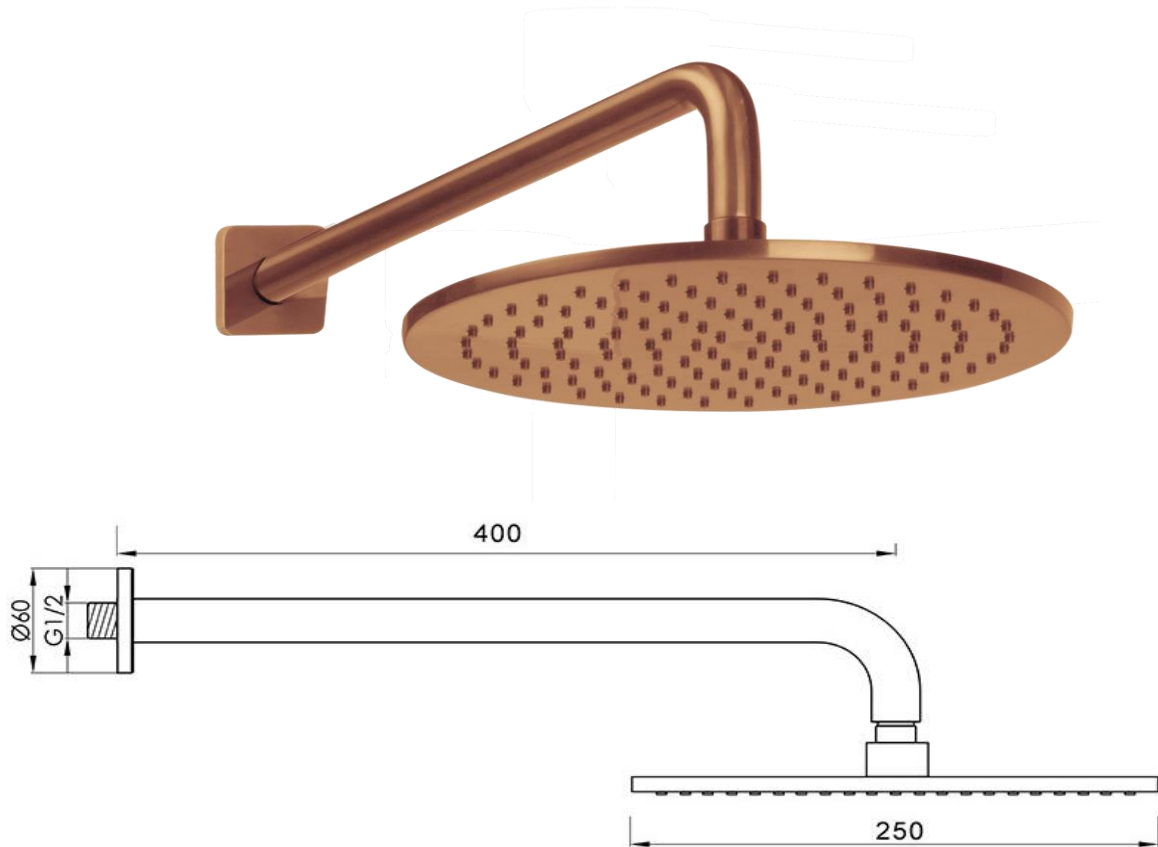

Rain Shower with Wall Arm

FWL009BC

Loft Rain Shower with Wall Arm Brushed Copper

Wall mounted rain shower dump rose and arm in brushed copper

250mm rose and 400mm arm with 15mm male wall connection

Mains pressure only

Recommended working pressure 200 - 500kPa (balanced)

CARE AND USE

Tapware

All finishes are smooth, abrasion resistant, corrosion resistant, fade-proof and easy to clean. All finishes are super hard wearing surfaces that won't chip, peel or tarnish with normal use. All surfaces should be regularly wiped clean with non scouring, neutral wash solutions.