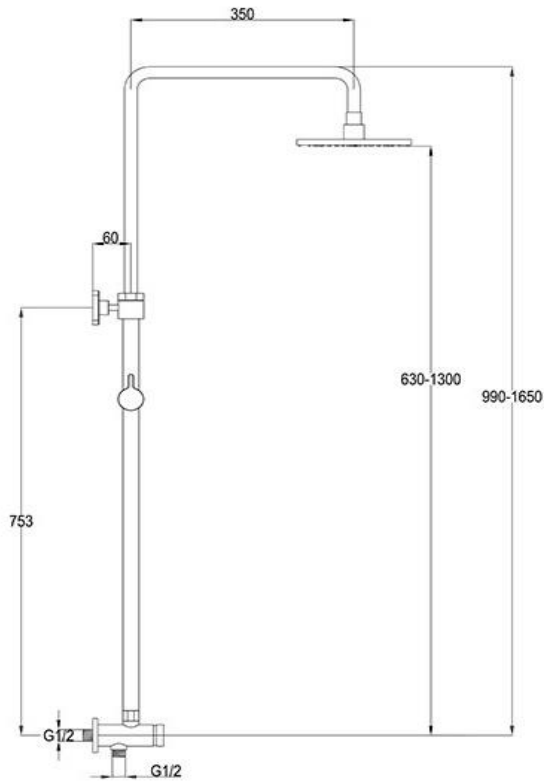

Shower Tower 3 Function

FWLO3050CP

Loft Shower Tower 3 Function Chrome

Shower tower with a 3 function hand shower finished in chrome

1650mm high x 350mm reach

15mm integrated male wall connection

Mains pressure only

Recommended working pressure 200 - 500kPa (balanced)

Note: Since this unit has an integrated diverter, only a standard shower mixer is required

CARE AND USE

Tapware

All finishes are smooth, abrasion resistant, corrosion resistant, fade-proof and easy to clean. All finishes are super hard wearing surfaces that won't chip, peel or tarnish with normal use. All surfaces should be regularly wiped clean with non scouring, neutral wash solutions.

LIMITED PRODUCT WARRANTIES

To be read in conjunction with and subject to all terms and conditions contained in the Waterware 'Producer Statement' available on-line (<http://www.waterware.co.nz/media-downloads>) From date of purchase, Waterware Services warrants products from the following categories to be free from manufacturing defect subject to exclusions (if applicable):

Category	Domestic Installations	Commercial Installations	Exclusions	Wels
Tapware | 10 year conditional warranty	5 years parts and labour, 6-10 years parts only	1 year parts and labour	Handshowers and Hoses	3 Star 9L/min