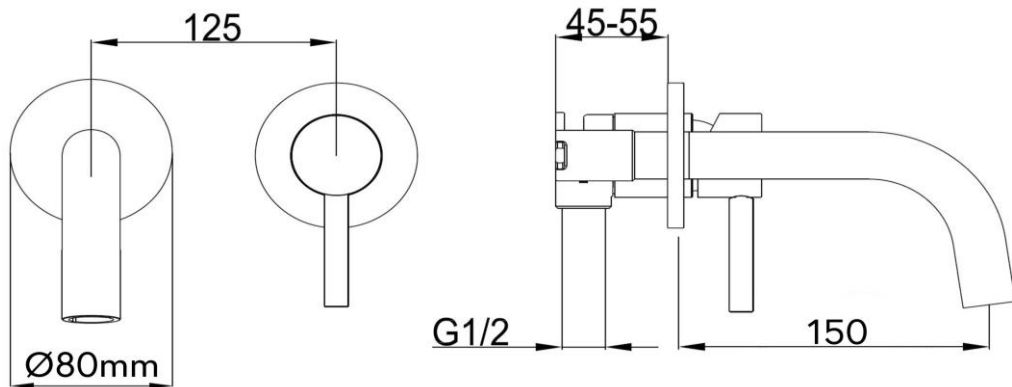

Wall Mounted Basin Mixer

FWLO8286ABC-150

Loft Wall Mounted Basin Mixer with Short Spout Brushed Copper (Small Faceplate)

Wall mounted basin mixer and spout for vessel basin installations in brushed copper with a small faceplate
150mm reach

Mains pressure only

Recommended working pressure 200 – 500kPa (balanced)

Note: A separate aerator is supplied in the box if the installation requires a higher or lower flow rate. Please use the aerator key supplied to remove the existing aerator and replace it with the additional aerator, then test if the flow rate suits the installation.

CARE AND USE

Tapware

All finishes are smooth, abrasion resistant, corrosion resistant, fade-proof and easy to clean. All finishes are super hard wearing surfaces that won't chip, peel or tarnish with normal use. All surfaces should be regularly wiped clean with non scouring, neutral wash solutions.

LIMITED PRODUCT WARRANTIES

To be read in conjunction with and subject to all terms and conditions contained in the Waterware 'Producer Statement' available on-line (<http://www.waterware.co.nz/media-downloads>) From date of purchase, Waterware Services warrants products from the following categories to be free from manufacturing defect subject to exclusions (if applicable):

Category	Domestic Installations	Commercial Installations	Exclusions	Wels
Tapware | 10 year conditional warranty	5 years parts and labour, 6-10 years parts only	1 year parts and labour	Handshowers and Hoses	5 Star 5L/min