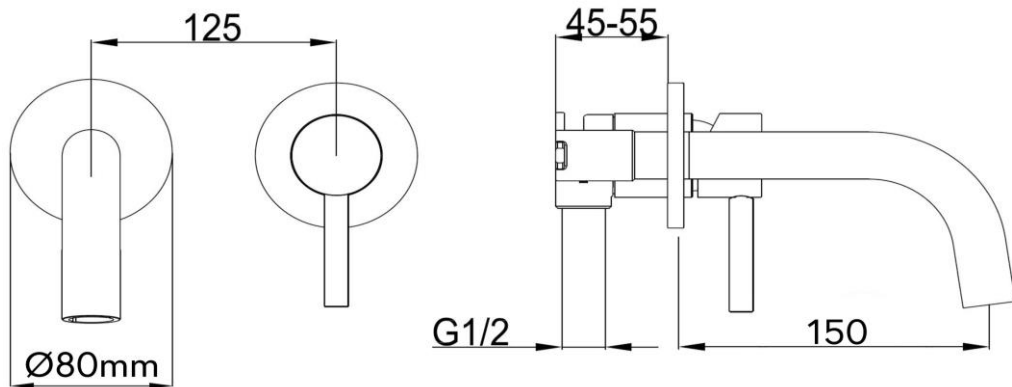

Wall Mounted Basin Mixer

FWLO8286ACP-150

Loft Wall Mounted Basin Mixer with Short Spout Chrome
(Small Faceplate)

Wall mounted basin mixer and spout for vessel basin installations
in chrome with a small faceplate

150mm reach

Mains pressure only

Recommended working pressure 200 – 500kPa (balanced)

Note: A separate aerator is supplied in the box if the installation
requires a higher or lower flow rate. Please use the aerator key
supplied to remove the existing aerator and replace it with the
additional aerator, then test if the flow rate suits the installation.