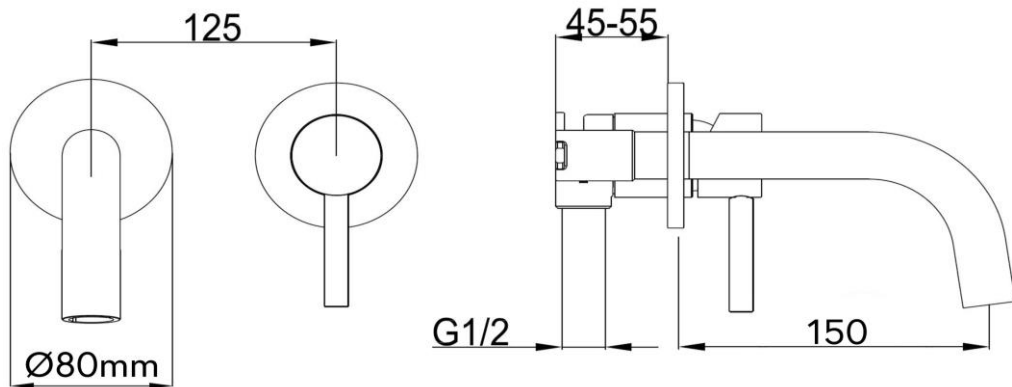

Wall Mounted Basin Mixer

FWLO8286AGM-150

Loft Wall Mounted Basin Mixer with Short Spout Gun Metal (Small Faceplate)

Wall mounted basin mixer and spout for vessel basin installations in gun metal with a small faceplate
150mm reach

Mains pressure only

Recommended working pressure 200 – 500kPa (balanced)

Note: A separate aerator is supplied in the box if the installation requires a higher or lower flow rate. Please use the aerator key supplied to remove the existing aerator and replace it with the additional aerator, then test if the flow rate suits the installation.

CARE AND USE

Tapware

All finishes are smooth, abrasion resistant, corrosion resistant, fade-proof and easy to clean. All finishes are super hard wearing surfaces that won't chip, peel or tarnish with normal use. All surfaces should be regularly wiped clean with non scouring, neutral wash solutions.

LIMITED PRODUCT WARRANTIES

To be read in conjunction with and subject to all terms and conditions contained in the Waterware 'Producer Statement' available on-line (<http://www.waterware.co.nz/media-downloads>) From date of purchase, Waterware Services warrants products from the following categories to be free from manufacturing defect subject to exclusions (if applicable):

Category	Domestic Installations	Commercial Installations	Exclusions	Wels
Tapware | 10 year conditional warranty	5 years parts and labour, 6-10 years parts only	1 year parts and labour	Handshowers and Hoses	5 Star 5L/min