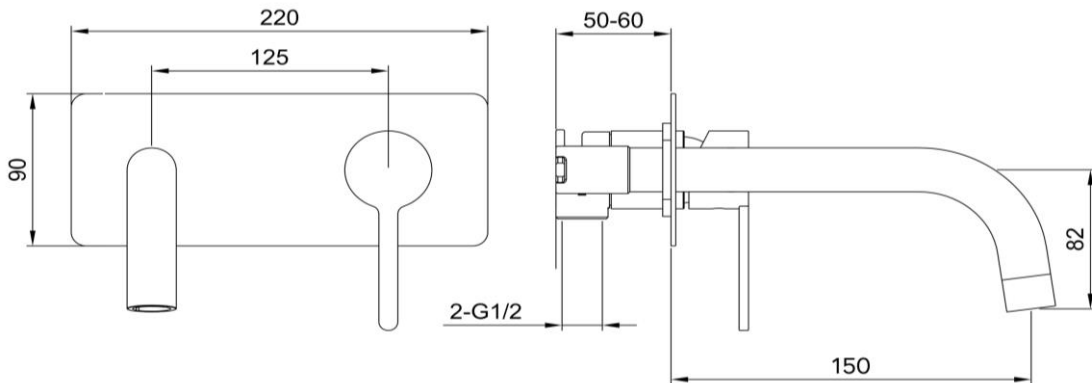

## Wall Mounted Basin Mixer with Short Spout

FWLO8286BC-150

Loft Wall Mounted Basin Mixer with Short Spout Brushed Copper

Wall mounted basin mixer and spout for vessel basin installations in brushed copper

150mm reach

Mains pressure only

Recommended working pressure 200 – 500kPa (balanced)

Note: A separate aerator is supplied in the box if the installation requires a higher or lower flow rate. Please use the aerator key supplied to remove the existing aerator and replace it with the additional aerator, then test if the flow rate suits the installation.