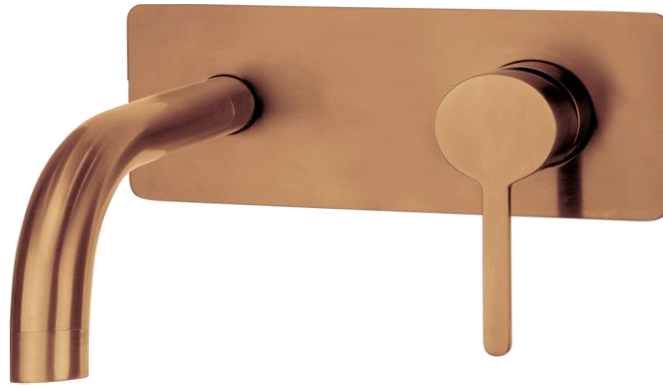

## Wall Mounted Basin Mixer with Short Spout

FWLO8286BC-150

Loft Wall Mounted Basin Mixer with Short Spout Brushed Copper

Wall mounted basin mixer and spout for vessel basin installations in brushed copper

150mm reach

Mains pressure only

Recommended working pressure 200 – 500kPa (balanced)

Note: A separate aerator is supplied in the box if the installation requires a higher or lower flow rate. Please use the aerator key supplied to remove the existing aerator and replace it with the additional aerator, then test if the flow rate suits the installation.