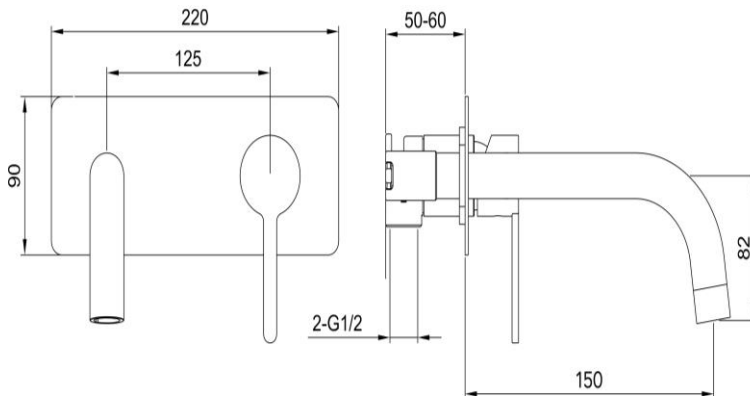

Wall Mounted Basin Mixer

FWLO8286CP-150

Loft Wall Mounted Basin Mixer with Short Spout Chrome

Wall mounted basin mixer and spout for vessel basin installations in chrome

150mm reach

Mains pressure only

Recommended working pressure 200 – 500kPa (balanced)

Note: A separate aerator is supplied in the box if the installation requires a higher or lower flow rate. Please use the aerator key supplied to remove the existing aerator and replace it with the additional aerator, then test if the flow rate suits the installation.