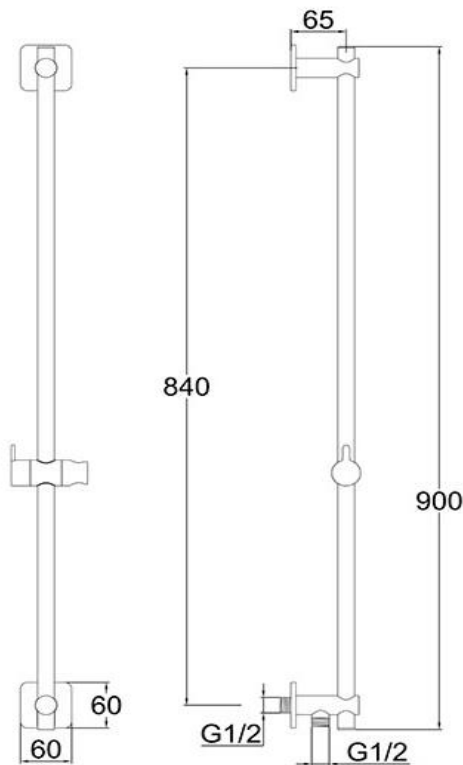

# Slide Shower 3 Function Handshower

FWLO9516MBC

Loft Slide Shower 3 Function Handshower Brushed Copper

- Slide shower with a three function hand shower finished in brushed copper
- 900mm centers and intergrated 15mm male wall elbow connection
- Full metal rail, end posts and slider for long term durability
- 1750mm metal wound shower hose
- Supplied with non-return restrictor in hand piece
- Mains pressure only
- Recommended working pressure 200 - 500kPa (balanced)