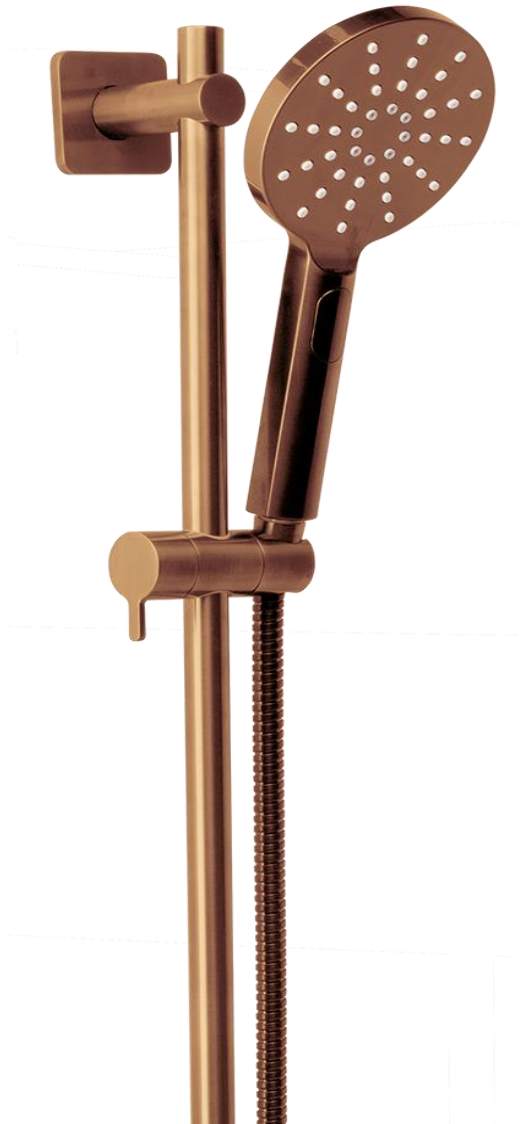

# Slide Shower 3 Function Handshower

FWLO9516MBC

Loft Slide Shower 3 Function Handshower Brushed Copper

- Slide shower with a three function hand shower finished in brushed copper
- 900mm centers and intergrated 15mm male wall elbow connection
- Full metal rail, end posts and slider for long term durability
- 1750mm metal wound shower hose
- Supplied with non-return restrictor in hand piece
- Mains pressure only
- Recommended working pressure 200 - 500kPa (balanced)

### Tapware

All finishes are smooth, abrasion resistant, corrosion resistant, fade-proof and easy to clean. All finishes are super hard wearing surfaces that won't chip, peel or tarnish with normal use. All surfaces should be regularly wiped clean with non scouring, neutral wash solutions.