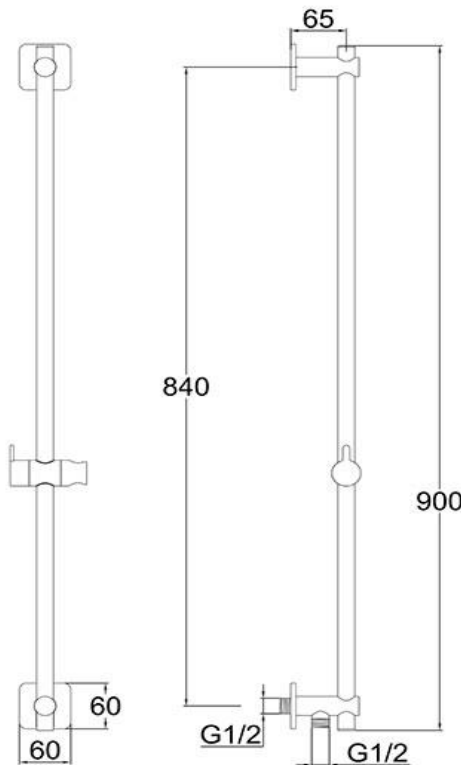

Slide Shower 3 Function Handshower

FWLO9516MCP

Loft Slide Shower 3 Function Handshower Chrome

- Slide shower with a three function hand shower finished in chrome
- 900mm centers and intergrated 15mm male wall elbow connection
- Full metal rail, end posts and slider for long term durability
- 1750mm metal wound shower hose
- Supplied with non-return restrictor in hand piece
- Mains pressure only
- Recommended working pressure 200 - 500kPa (balanced)