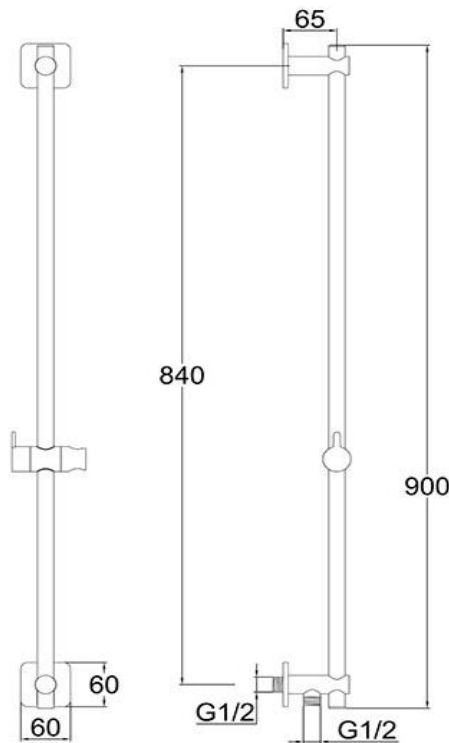

Slide Shower 3 Function Handshower

TUNE

FWLO9516MGM

Loft Slide Shower 3 Function Handshower Gun Metal

Slide shower with a three function hand shower finished in gun metal

900mm centers and 15mm integrated male wall elbow connection

Full metal rail, end posts and slider for long term durability

1750mm metal wound shower hose

Supplied with non-return restrictor in hand piece

Mains pressure only

Recommended working pressure 200 - 500kPa (balanced)