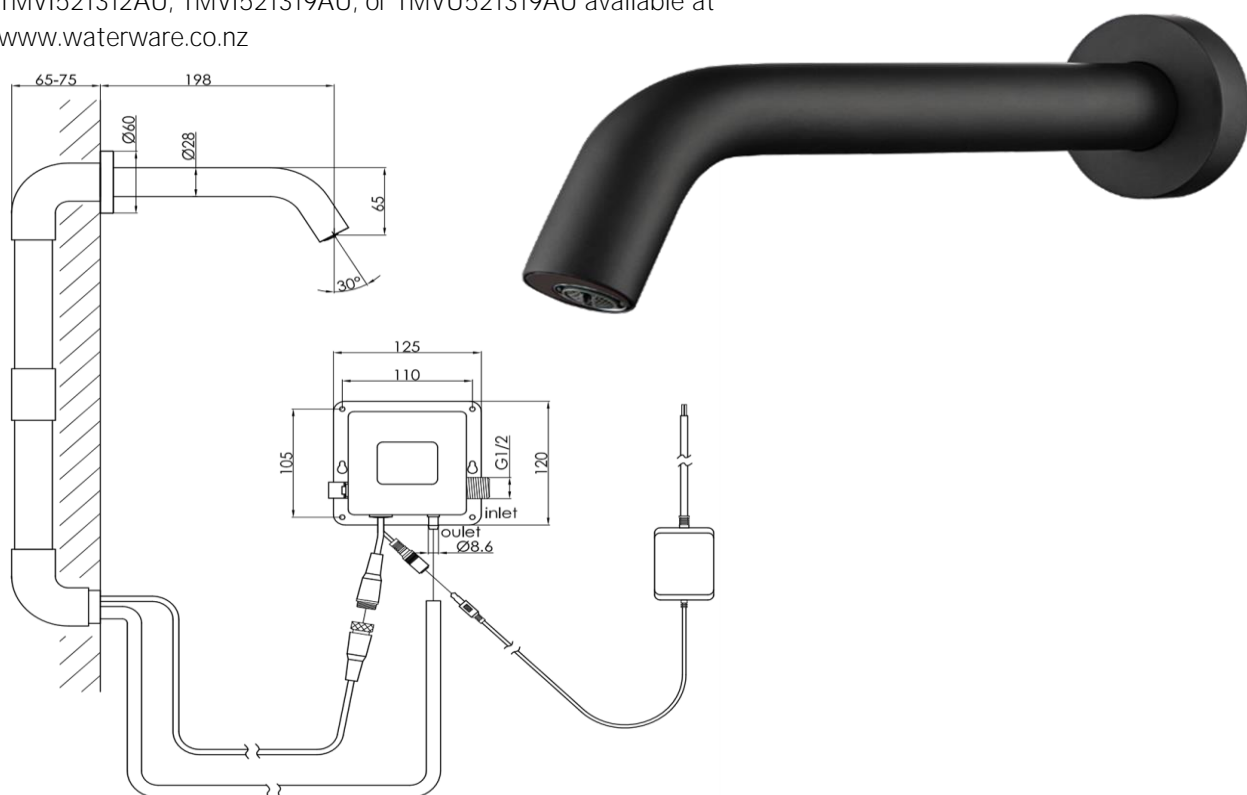

Wall Mounted Automatic Tap with Sensor

FWLUX93BL

Luxe Wall Mounted Automatic Tap with Sensor Satin Black

- Hands free infrared sensor activated
- Available in wall mount or deck mounted options
- Automatic shut-off water saving flow control
- Improves water and energy efficiency
- Easy to use
- Hygienic and reduces risk of cross contamination
- Mains and battery powered options included
- Mains pressure only
- Must be installed with a point-of-use tempering valve, TMVI521312AU, TMVI521319AU, or TMVU521319AU available at www.waterware.co.nz