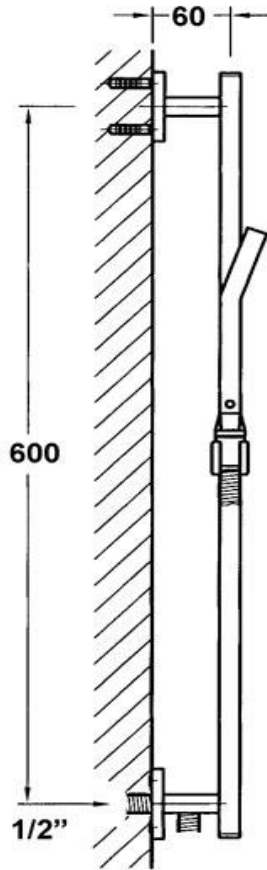

Slide Shower 3 Function Handshower

FLOVA®

FWM9539M

Modern Slide Shower 3 Function Handshower Chrome

- Slide shower with a three function handshower
- 600mm centers and 15mm male wall elbow connection
- Full metal rail, end posts and slider for long term durability
- 1500mm metal wound shower hose
- Supplied with non-return restrictor in hand piece
- Mains pressure only
- Recommended working pressure 200 - 500kPa (balanced)