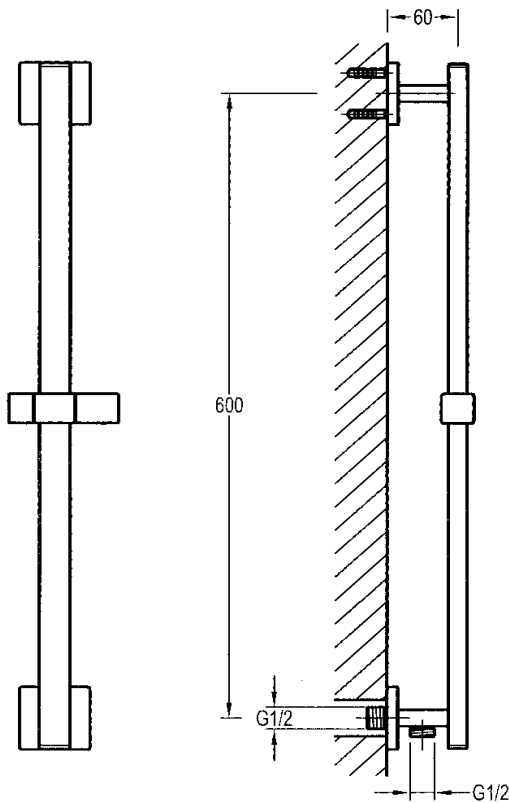

Slide Shower 3 Function Handshower

FLOVA®

FWML9517M

Modern Linea Slide Shower 3 Function Handshower
Chrome

- Integrated slide shower with a three function handshower
- 600mm centers and 15mm male wall elbow connection
- Full metal rail, end posts and slider for long term durability
- 1500mm metal wound shower hose
- Supplied with non-return restrictor in hand piece
- Mains pressure only
- Recommended working pressure 200 - 500kPa (balanced)