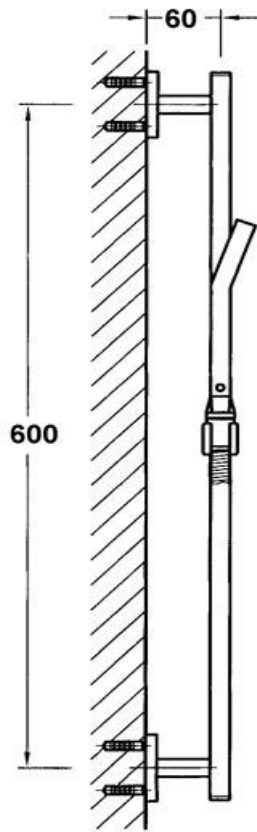

Slide Shower 3 Function Handshower

FLOVA®

FWN9507M

Nova Slide Shower 3 Function Handshower Chrome

Slide shower with a three function handshower finished in chrome

600mm centers and 15mm male wall elbow connection

Full metal rail, end posts and slider for long term durability

1500mm metal wound shower hose

Supplied with non-return restrictor in hand piece

Mains pressure only

Recommended working pressure 200 - 500kPa (balanced)