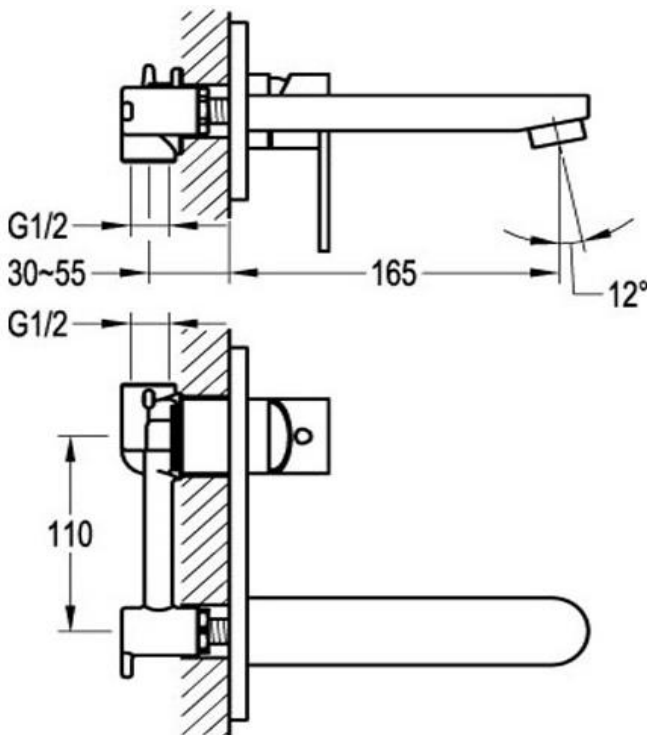

Wall Mounted Basin Mixer

FLOVA®

FWS8299

Smart Wall Mounted Basin Mixer Chrome

Wall mounted basin mixer and spout for vessel basin installations

165mm reach

Mains pressure only

Recommended working pressure 200 – 500kPa (balanced)

Sedal ceramic disc cartridge (Made in Spain)

CARE AND USE

Tapware

All finishes are smooth, abrasion resistant, corrosion resistant, fade-proof and easy to clean. All finishes are super hard wearing surfaces that won't chip, peel or tarnish with normal use. All surfaces should be regularly wiped clean with non scouring, neutral wash solutions.

LIMITED PRODUCT WARRANTIES

To be read in conjunction with and subject to all terms and conditions contained in the Waterware 'Producer Statement' available on-line (<http://www.waterware.co.nz/media-downloads>) From date of purchase, Waterware Services warrants products from the following categories to be free from manufacturing defect subject to exclusions (if applicable):

Category	Domestic Installations	Commercial Installations	Exclusions	Wels
Tapware | 10 year conditional warranty	5 years parts and labour, 6-10 years parts only	1 year parts and labour	Handshowers and Hoses	5 Star 5L/min