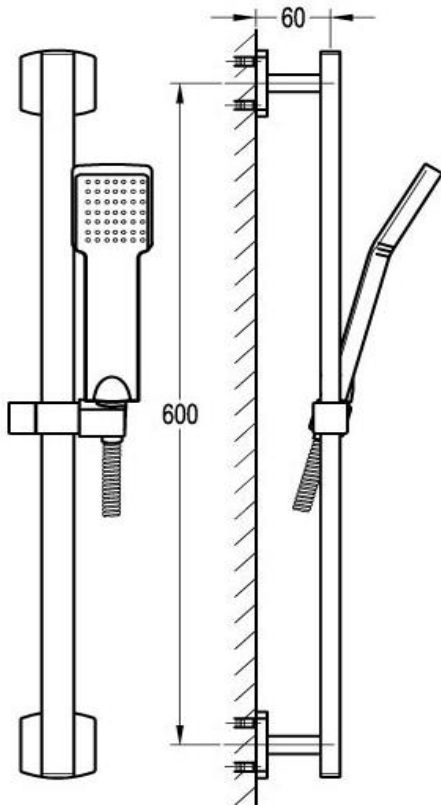

Slide Shower 3 Function

FLOVA®

FWS9529M

Smart Slide Shower 3 Function Chrome

- Slide shower with a three function handshower
- 600mm centers and 15mm male wall elbow connection
- Full metal rail, end posts and slider for long term durability
- 1500mm metal wound shower hose
- Supplied with non-return restrictor in hand piece
- Mains pressure only
- Recommended working pressure 200 – 500kPa (balanced)