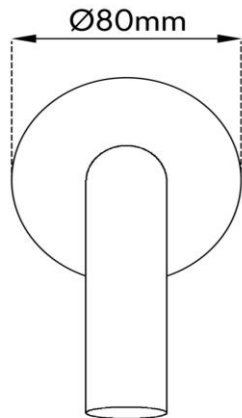

Wall Mounted Short Bath Spout

FWSC07BG

Scarab Wall Mounted Short Bath Spout Brushed Gold

Wall mounted short bath spout in brushed gold finish

150mm reach and 15mm male connection

80mm faceplate

Mains pressure only

Recommended working pressure 200 – 500kPa (balanced)

Note: A separate aerator is supplied in the box if the installation requires a higher or lower flow rate. Please use the aerator key supplied to remove the existing aerator and replace it with the additional aerator, then test if the flow rate suits the installation.

CARE AND USE

Tapware

All finishes are smooth, abrasion resistant, corrosion resistant, fade-proof and easy to clean. All finishes are super hard wearing surfaces that won't chip, peel or tarnish with normal use. All surfaces should be regularly wiped clean with non scouring, neutral wash solutions.

LIMITED PRODUCT WARRANTIES

To be read in conjunction with and subject to all terms and conditions contained in the Waterware 'Producer Statement' available on-line (<http://www.waterware.co.nz/media-downloads>) From date of purchase, Waterware Services warrants products from the following categories to be free from manufacturing defect subject to exclusions (if applicable):

Category	Domestic Installations	Commercial Installations	Exclusions	Wels
Tapware | 10 year conditional warranty	5 years parts and labour, 6-10 years parts only	1 year parts and labour	Handshowers and Hoses	Not required