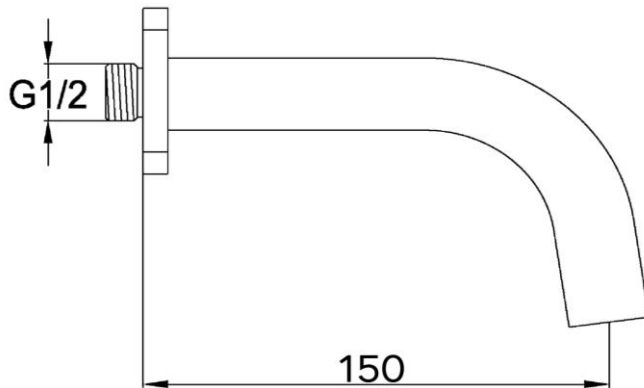

Wall Mounted Short Bath Spout

FWSC07BG

Scarab Wall Mounted Short Bath Spout Brushed Gold

Wall mounted short bath spout in brushed gold finish

150mm reach and 15mm male connection

80mm faceplate

Mains pressure only

Recommended working pressure 200 – 500kPa (balanced)

Note: A separate aerator is supplied in the box if the installation requires a higher or lower flow rate. Please use the aerator key supplied to remove the existing aerator and replace it with the additional aerator, then test if the flow rate suits the installation.