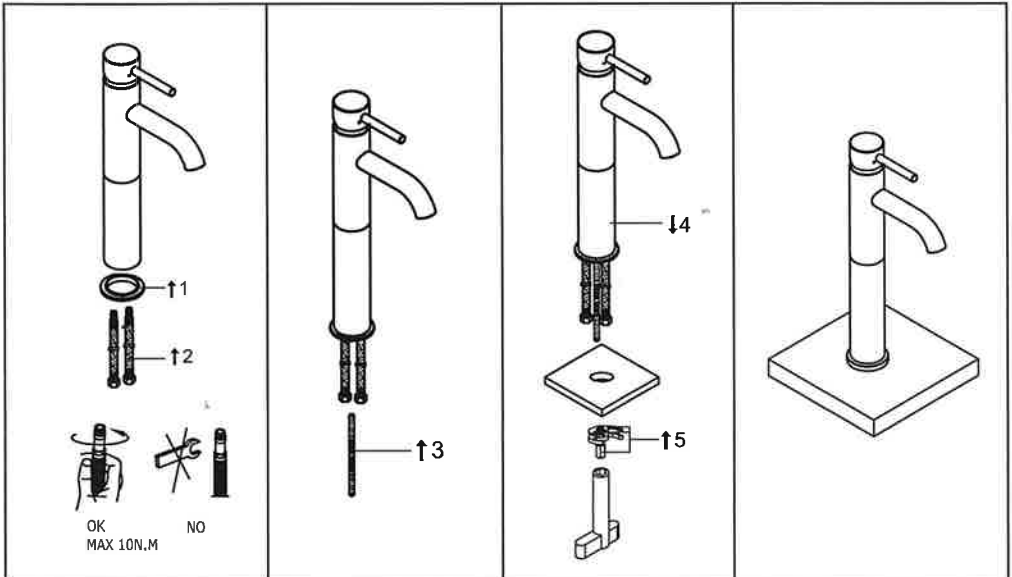

WATERWARE
waterware.co.nz

Scrab tall basin mixer (300mm)

Installation Steps

Dimension Drawing