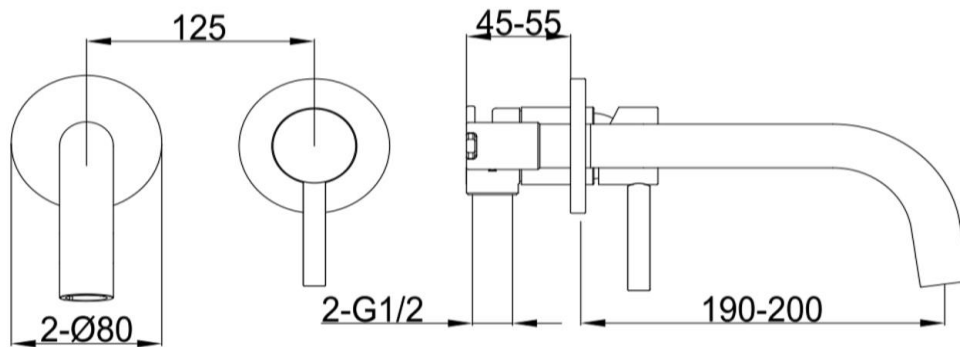

Wall Mounted Basin Mixer

FWSC8286BG

Scarab Wall Mounted Basin Mixer Brushed Gold

Wall mounted basin mixer and spout for vessel basin installations in brushed gold

190-200mm reach

Mains pressure only

Recommended working pressure 200 – 500kPa (balanced)