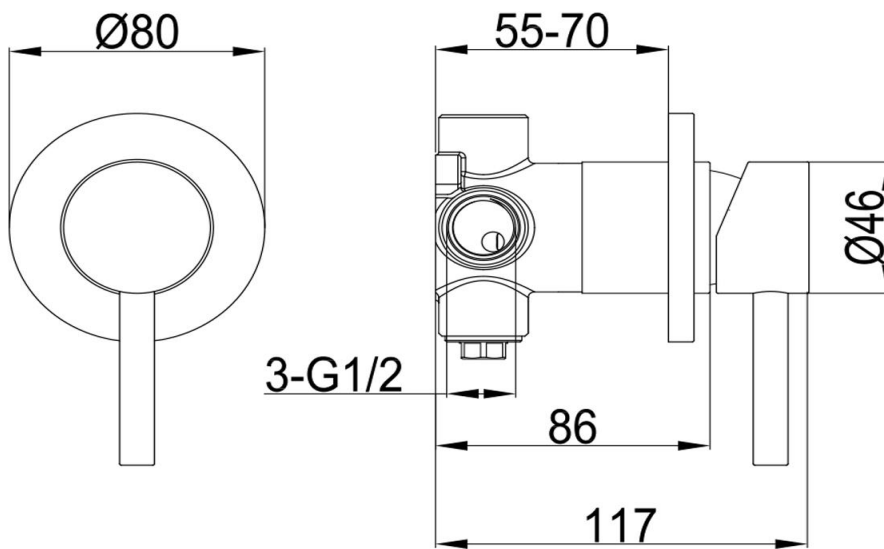

Shower/Bath Mixer

FWSC8303BG

Scarab Shower/Bath Mixer Brushed Gold

Shower or bath mixer in brushed gold

Mains pressure only

Recommended working pressure 200 – 500kPa (balanced)

CARE AND USE

Tapware