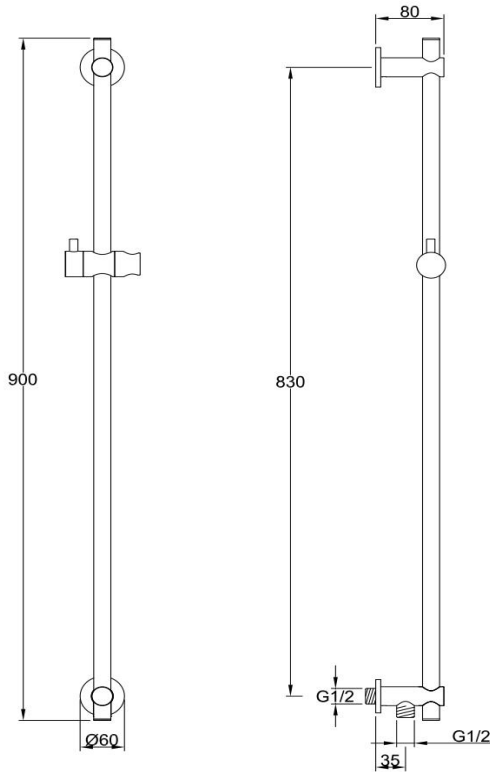

# Slide Shower 3 Function Handshower

FWSC9516BG

Scarab Slide Shower 3 Function Handshower Brushed Gold

- Slide shower with a three function hand shower in brushed gold
- 830mm centers and 15mm male wall elbow connection
- Full metal rail, end posts and slider for long term durability
- 1500mm metal wound shower hose
- Supplied with non-return restrictor in hand piece
- Mains pressure only
- Recommended working pressure 200 – 500kPa (balanced)