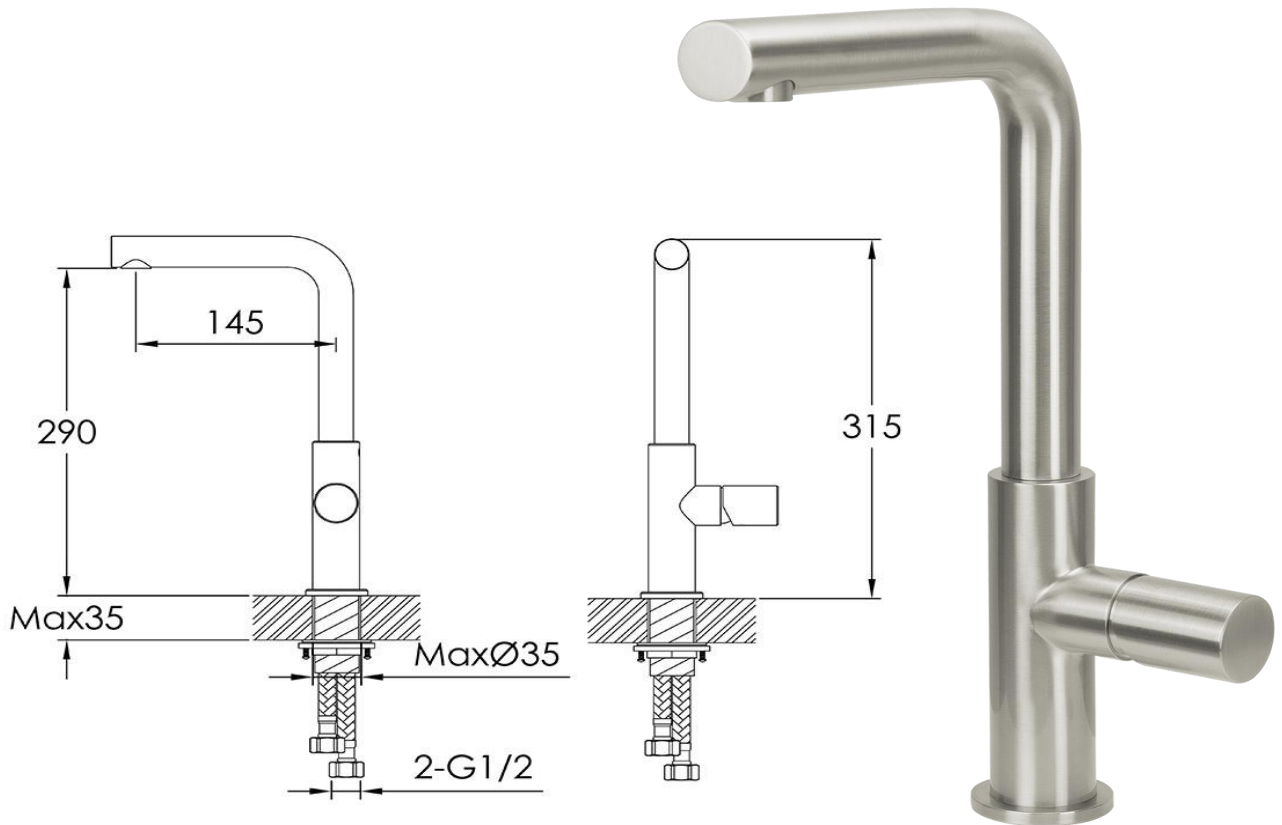

Minimalist Mixer

FWU0200BS

Urban Minimalist Mixer Brushed Stainless

Minimalist mixer with swivel spout in 304 brushed stainless steel

290mm aerator height x 145mm reach

Solid stainless steel construction

Mains pressure only

Recommended working pressure 200 - 500kPa (balanced)

Sedal ceramic disc cartridge (Made in Spain)

CARE AND USE

Tapware

All finishes are smooth, abrasion resistant, corrosion resistant, fade-proof and easy to clean. All finishes are super hard wearing surfaces that won't chip, peel or tarnish with normal use. All surfaces should be regularly wiped clean with non scouring, neutral wash solutions.