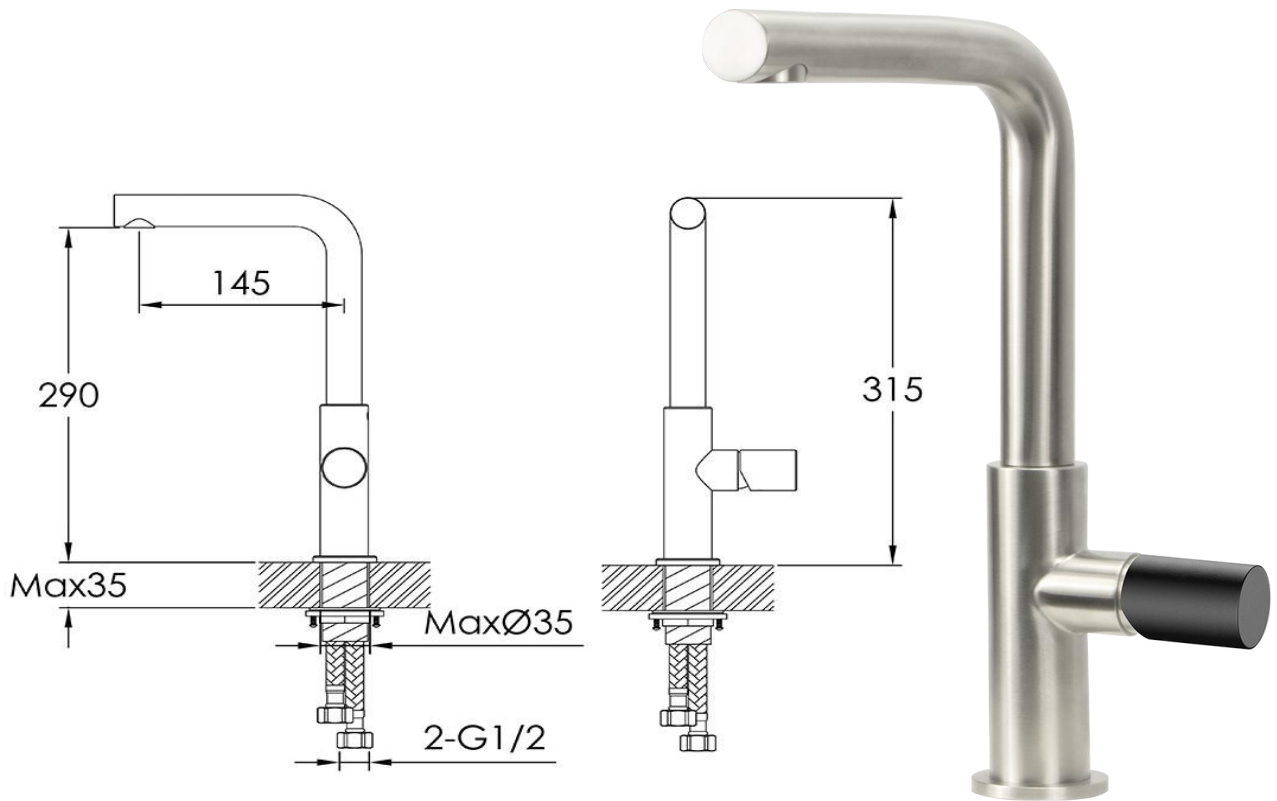

## Minimalist Mixer

FWU0200BSBL

Urban Minimalist Mixer Brushed Stainless (black handle)

Minimalist mixer with swivel spout in 304 brushed stainless steel with black handle

290mm aerator height x 145mm reach

Solid stainless steel construction

Mains pressure only

Recommended working pressure 200 - 500kPa (balanced)

Sedal ceramic disc cartridge (Made in Spain)