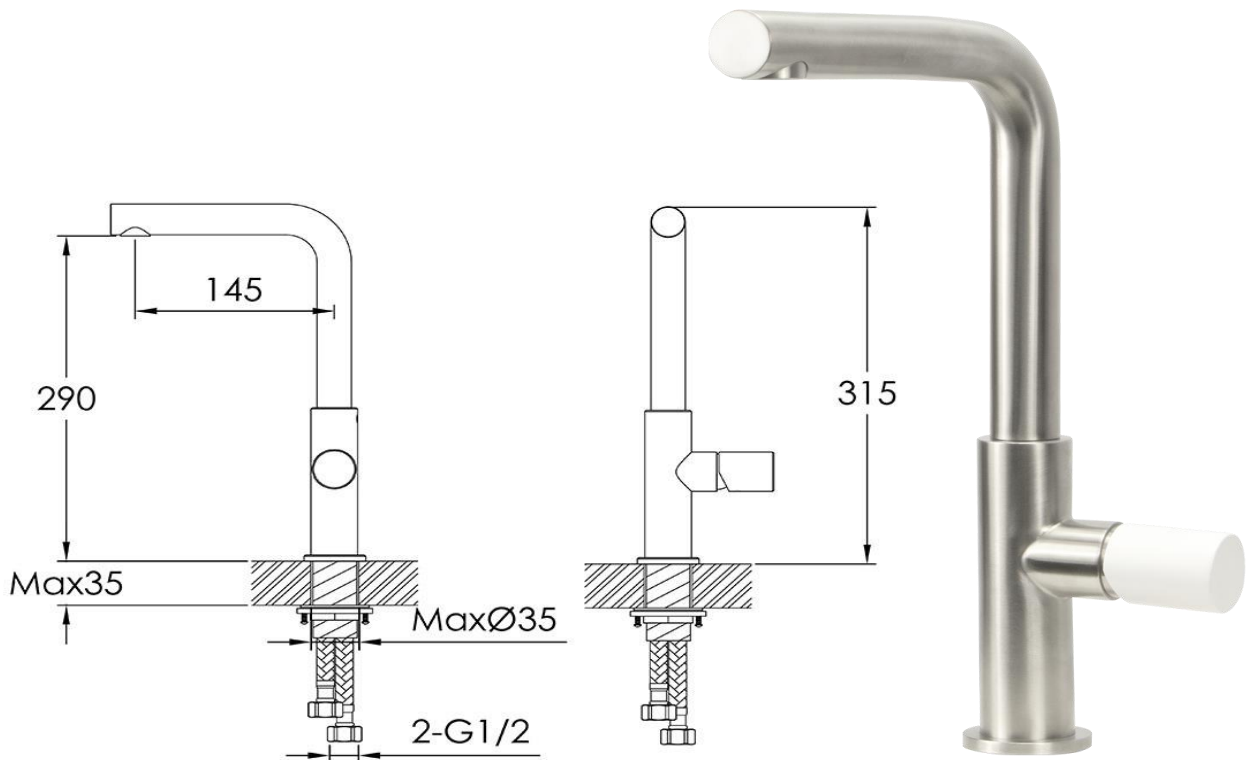

Minimalist Mixer

TUNE

FWU0200BSW

Urban Minimalist Mixer Brushed Stainless (white handle)

Minimalist mixer with swivel spout in 304 brushed stainless steel with white handle

290mm aerator height x 145mm reach

Solid stainless steel construction

Mains pressure only

Recommended working pressure 200 - 500kPa (balanced)

Sedal ceramic disc cartridge (Made in Spain)

CARE AND USE

Tapware

All finishes are smooth, abrasion resistant, corrosion resistant, fade-proof and easy to clean. All finishes are super hard wearing surfaces that won't chip, peel or tarnish with normal use. All surfaces should be regularly wiped clean with non scouring, neutral wash solutions.