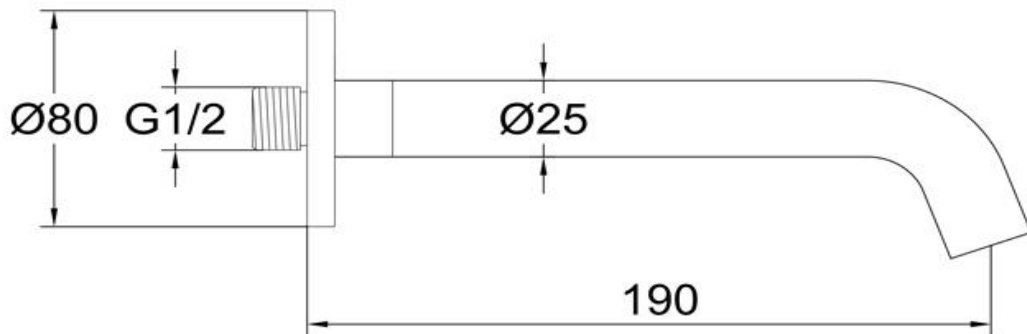

## Curved Wall Mounted Bath Spout

**TUNE**

FWU08SPBS

Urban Curved Wall Mounted Bath Spout Brushed Stainless

Wall mounted curved bath spout in 304 brushed stainless steel

190mm reach and 15mm male connection

Solid stainless steel construction

Mains pressure only

Recommended working pressure 200 - 500kPa (balanced)

Sedal ceramic disc cartridge (Made in Spain)