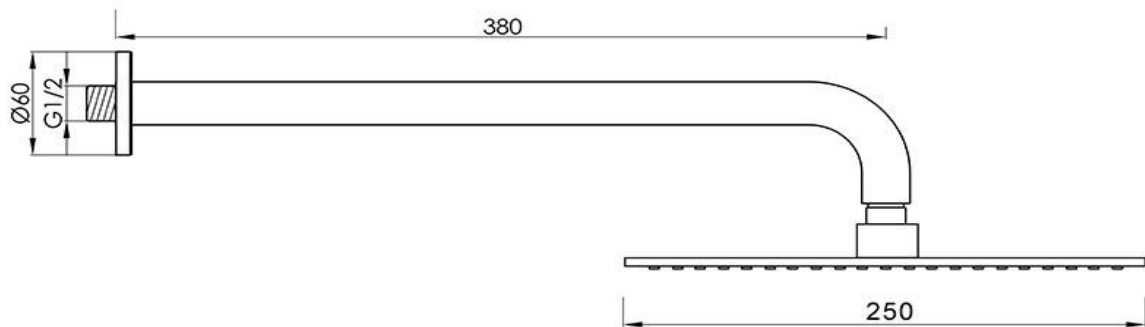

## Rain Shower with Wall Arm

FWU09BS

Urban Rain Shower with Wall Arm Brushed Stainless

- Wall mounted rain shower dump rose and arm in 304 brushed stainless steel
- 250mm rose and 390mm arm with 15mm male wall connection
- Solid stainless steel construction
- Mains pressure only
- Recommended working pressure 200 - 500kPa (balanced)