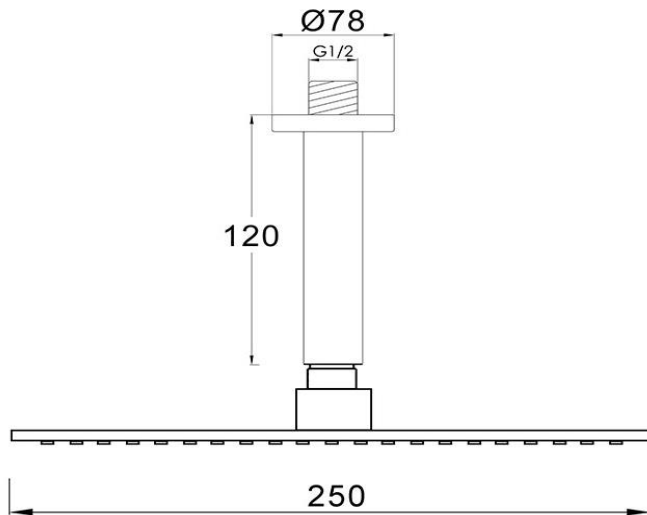

Rain Shower with Ceiling Arm

FWU10BS
Urban Rain Shower with Ceiling Arm Brushed Stainless

Ceiling mounted rain shower dump rose and arm in 304 brushed stainless steel
250mm rose and 390mm arm with 15mm male ceiling connection
Solid stainless steel construction
Mains pressure only
Recommended working pressure 200 - 500kPa (balanced)