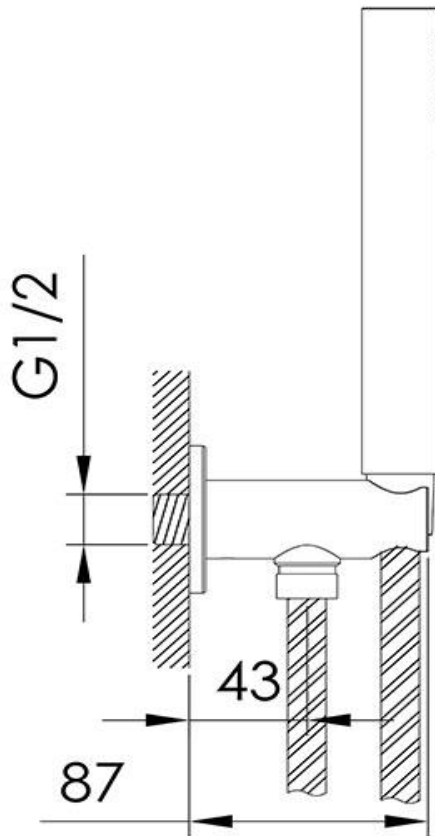

Wall Mounted Hand Shower Set

FWU112BS

Urban Wall Mounted Hand Shower Set Brushed Stainless

Wall mounted handshower set in 304 brushed stainless steel

Solid stainless steel construction

Mains pressure only

Recommended working pressure 200 – 500kPa (balanced)